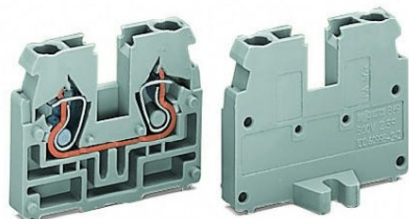

**WAGO 2-CONDUCTOR END TERMINAL BLOCK; SUITABLE FOR EX I APPLICATIONS; WITHOUT PUSH-BUTTONS; WITH FIXING FLANGE M4; FOR SCREW OR SIMILAR MOUNTING TYPES; FIXING HOLE 4.2 MM  $\tilde{\sim}$ ; 2.5 MM $\hat{A}$ <sup>2</sup>; CAGE CLAMP $\hat{A}$ ; 2,50 MM $\hat{A}$ <sup>2</sup>; BLUE**

Tensiune nominala (III/3): 500; V  
Tensiune nominala de supratensiune (III/3): 6; kV  
Curent nominal: 24; A  
Legend (ratings): (III / 3)  $\hat{A}$ %<sup>TM</sup> Overvoltage category III / Pollution degree 3;  
Tehnologie conexiune: CAGE CLAMP $\hat{A}$ ;  
Tip actionare: Operating tool;  
Connectable conductor materials: Copper;  
Solid conductor: 0.08 ... 2.5 mm $\hat{A}$ <sup>2</sup> / 28 ... 12 AWG;  
Fine-stranded conductor: 0.08 ... 4 mm $\hat{A}$ <sup>2</sup> / 28 ... 12 AWG;  
Strip length: 6 ... 7 mm / 0.24 ... 0.28 inch;  
Numar total de conexiuni: 2;  
Total number of potentials: 1;  
Numar nivele: 1;  
Wiring type: Front-entry wiring;  
Latime: 5 mm / 0.197 inch;  
Inaltime de la fata: 27.6 mm / 1.087 inch;  
Adancime: 33.4 mm / 1.315 inch;  
Design: horizontal;  
Tip montaj: Mounting flange;  
Marking level: Side marking;  
Culoare: blue;  
Fire load: 0,076; MJ  
Greutate: 4,2; g  
Tip ambalare: BOX;  
Tara de origine: DE;  
GTIN: 4044918480444;  
Customs tariff number: 85369010000;  
Pret: 5,37 lei (TVA inclus)

Detalii online: <https://www.materialelectrice.ro/2-conductor-end-terminal-block-suitable-for-ex-i-applications-without-push-buttons-with-fixing-flange-m4-for-screw-or-similar-mounting-types-fixing-hole-4-2-mm-oe-2-5-mm2-cage-clamp-2-50-mm2-blue-152233>