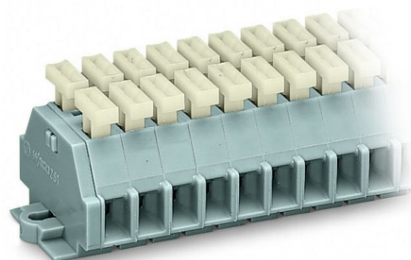

Furnizor: **Sc Trivolt Distribution SRL**  
Reg. com.: J23/3300/2016  
CIF: RO36421140  
Adresa: Strada Apusului nr 3 ( primul  
sens giratoriu Tehodor Pallady-  
Autostrada Soarelui), Catelu, Ilfov  
Banca: BRD  
IBAN: RO34BRDE441SV13182234410

**WAGO 2-CONDUCTOR TERMINAL STRIP; 10-POLE; ON BOTH SIDES  
WITH PUSH-BUTTONS; WITH FIXING FLANGES; FOR SCREW OR  
SIMILAR MOUNTING TYPES; FIXING HOLE 3.2 MM Å; 2.5 MMÅ²;  
CAGE CLAMPÅ; 2,50 MMÅ²; GRAY**

Tensiune nominala (III/3): 500; V  
Tensiune nominala de supratensiune (III/3): 6; kV  
Curent nominal: 24; A  
Legend (ratings): (III / 3) Å%™ Overvoltage category III / Pollution degree 3;  
Tehnologie conexiune: CAGE CLAMPÅ;  
Tip actionare: Operating tool; Push-button;  
Connectable conductor materials: Copper;  
Solid conductor: 0,08 ... 2,5 mm² / 28 ... 14 AWG;  
Fine-stranded conductor: 0,08 ... 2,5 mm² / 28 ... 14 AWG;  
Strip length: 8 ... 9 mm / 0.31 ... 0.35 inch;  
Numar poli: 10;  
Numar total de conexiuni: 20;  
Total number of potentials: 10;  
Numar nivele: 1;  
Wiring type: Side-entry wiring;  
Latime: 74,5 mm / 2.933 inch;  
Inaltime de la fata: 23,2 mm / 0.913 inch;  
Adancime: 28 mm / 1.102 inch;  
Module Latime: 6 mm / 0.236 inch;  
Design: horizontal;  
Tip montaj: Mounting flange;  
Marking level: Side marking;  
Culoare: gray;  
Fire load: 0,543; MJ  
Greutate: 27,3; g  
Tip ambalare: BOX;  
Tara de origine: DE;  
GTIN: 4044918618960;  
Customs tariff number: 85369010000;  
Pret: 29,36 lei (TVA inclus)

Detalii online: <https://www.materialeelectrice.ro/2-conductor-terminal-strip-10-pole-on-both-sides-with-push-buttons-with-fixing-flanges-for-screw-or-similar-mounting-types-fixing-hole-3-2-mm-oe-2-5-mm2-cage-clamp-2-50-mm2-gray-152188>