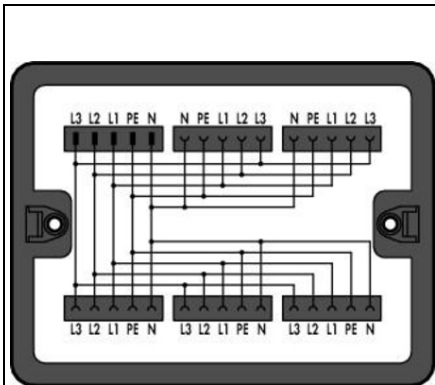

**WAGO DISTRIBUTION BOX; THREE-PHASE CURRENT (400 V); 1
INPUT; 5 OUTPUTS; COD. A; MIDI; BLACK**

Note on Contact Resistance: approx. 1 mΩ; | of contact resistanceâ€© approx. 0.25 mΩ; |
contact transition plug/socket;
Ratings per: IEC/EN 60664-1;
Tensiune nominala (III/3): 400; V
Tensiune nominala de supratensiune (III/3): 6; kV
Curent nominal: 25; A
Legend (ratings): (III / 3) â‰‰™ Overvoltage category III / Pollution degree 3;
Latime: 190 mm / 7.48 inch;
Inaltime: 30 mm / 1.181 inch;
Adancime: 145 mm / 5.709 inch;
Interne Verdrahtung: 4; mm²
Coding: A;
Tip montaj: Wall, screw mount; Installation on mounting plate;
Protection type: IP20;
Note on protection type: Only when mated (these compact connectors are not designed
for use in open, easily accessible areas).;
Application: General mains applications;
Mismatching protection: Yes;
Locking of plug-in connection: locking lever;
Culoare: black;
Material izolator: Polyamide 66 (PA 66);
Contact material: Copper or copper alloy (surface-treated);
Greutate: 393,7; g
Processing temperature: -5 ... +40 °C;
Continuous operating temperature: -35 ... +85 °C;
Note on continuous operating temperature: Insulating parts for temperatures ≤ 105 °C;
Tip ambalare: BOX;
Tara de origine: DE;
GTIN: 4055143293020;
Customs tariff number: 85366990990;
Pret: 332,34 lei (TVA inclus)

Detalii online: <https://www.materialelectrice.ro/distribution-box-three-phase-current-400-v-1-input-5-outputs-cod-a-midi-black-152082>