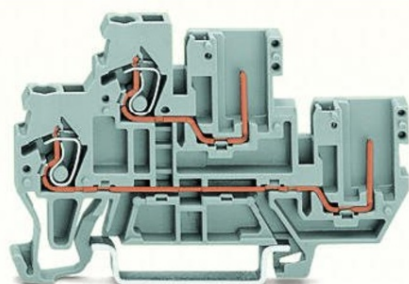

**WAGO 1-CONDUCTOR/1-PIN DOUBLE DECK RECEPTACLE TERMINAL  
BLOCK; THROUGH/THROUGH TERMINAL BLOCK; N/N; FOR DIN-  
RAIL 35 X 15 AND 35 X 7.5; 2.5 MM<sup>2</sup>; CAGE CLAMP®; 2,50 MM<sup>2</sup>;  
BLUE**

Tensiune nominala (III/3): 500; V  
Tensiune nominala de supratensiune (III/3): 6; kV  
Curent nominal: 16; A  
Legend (ratings): (III / 3) %™ Overvoltage category III / Pollution degree 3;  
Tehnologie conexiune: CAGE CLAMP®;  
Tip actionare: Open Tool Slot;  
Connectable conductor materials: Copper;  
Solid conductor: 0,08 ... 2,5 mm<sup>2</sup> / 28 ... 12 AWG;  
Fine-stranded conductor: 0,08 ... 4 mm<sup>2</sup> / 28 ... 12 AWG;  
Strip length: 6 ... 7 mm / 0.24 ... 0.28 inch;  
Numar total de conexiuni: 2;  
Total number of potentials: 2;  
Numar nivele: 2;  
Wiring type: Front-entry wiring;  
Latime: 5 mm / 0.197 inch;  
Inaltime from upper-edge of DIN-rail: 40 mm / 1.575 inch;  
Adancime: 70 mm / 2.756 inch;  
Design: horizontal type;  
Tip montaj: DIN-35 rail;  
Potential marking: N/N;  
Marking level: Side marking;  
Culoare: blue;  
Fire load: 0,165; MJ  
Greutate: 9,1; g  
Tip ambalare: BOX;  
Tara de origine: DE;  
GTIN: 4045454004477;  
Customs tariff number: 85369010000;  
Pret: 10,80 lei (TVA inclus)

Detalii online: <https://www.materialelectrice.ro/1-conductor-1-pin-double-deck-receptacle-terminal-block-through-through-terminal-block-n-n-for-din-rail-35-x-15-and-35-x-7-5-2-5-mm2-cage-clamp-2-50-mm2-blue-152008>