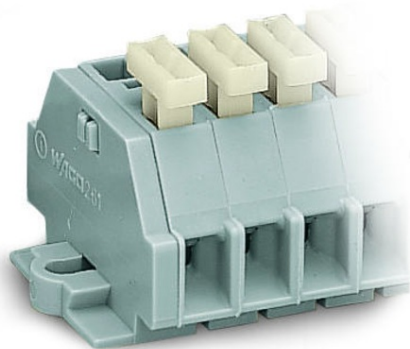

Furnizor: **Sc Trivolt Distribution SRL**
Reg. com.: J23/3300/2016
CIF: RO36421140
Adresa: Strada Apusului nr 3 (primul
sens giratoriu Tehodor Pallady-
Autostrada Soarelui), Catelu, Ilfov
Banca: BRD
IBAN: RO34BRDE441SV13182234410

**WAGO 2-CONDUCTOR TERMINAL STRIP; 6-POLE; ON ONE SIDE
WITH PUSH-BUTTONS; WITH FIXING FLANGES; FOR SCREW OR
SIMILAR MOUNTING TYPES; FIXING HOLE 3.2 MM Å; 2.5 MMÅ²;
CAGE CLAMPÅ; 2,50 MMÅ²; GRAY**

Tensiune nominala (III/3): 500; V
Tensiune nominala de supratensiune (III/3): 6; kV
Curent nominal: 24; A
Legend (ratings): (III / 3) Å%™ Overvoltage category III / Pollution degree 3;
Tehnologie conexiune: CAGE CLAMPÅ;
Tip actionare: Operating tool; Push-button;
Connectable conductor materials: Copper;
Solid conductor: 0.08 ... 2.5 mm² / 28 ... 14 AWG;
Fine-stranded conductor: 0.08 ... 2.5 mm² / 28 ... 14 AWG;
Strip length: 8 ... 9 mm / 0.31 ... 0.35 inch;
Numar poli: 6;
Numar total de conexiuni: 12;
Total number of potentials: 6;
Numar nivele: 1;
Wiring type: Side-entry wiring;
Latime: 50.5 mm / 1.988 inch;
Inaltime de la fata: 23.2 mm / 0.913 inch;
Adancime: 28 mm / 1.102 inch;
Module Latime: 6 mm / 0.236 inch;
Design: horizontal;
Tip montaj: Mounting flange;
Marking level: Side marking;
Culoare: gray;
Fire load: 0,309; MJ
Greutate: 15,9; g
Tip ambalare: BOX;
Tara de origine: DE;
GTIN: 4044918618755;
Customs tariff number: 85369010000;
Pret: 16,76 lei (TVA inclus)

Detalii online: <https://www.materialeelectrice.ro/2-conductor-terminal-strip-6-pole-on-one-side-with-push-buttons-with-fixing-flanges-for-screw-or-similar-mounting-types-fixing-hole-3-2-mm-oe-2-5-mm2-cage-clamp-2-50-mm2-gray-151908>