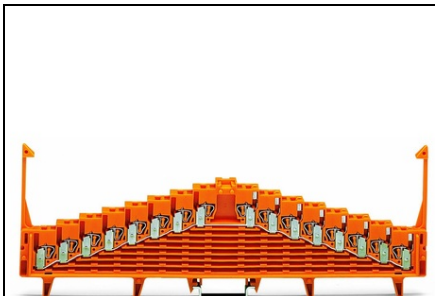

**WAGO 8-LEVEL SAME POTENTIAL TERMINAL BLOCK; FOR 35 X 15
MOUNTING RAIL; 1,50 MM²; ORANGE**

Tesiune nominala (III/3): 250; V
Tensiune nominala de supratensiune (III/3): 4; kV
Curent nominal: 18; A
Legend (ratings): (III / 3) \hat{a} %TM Overvoltage category III / Pollution degree 3;
Tehnologie conexiune: CAGE CLAMP®;
Tip actionare: Operating tool;
Connectable conductor materials: Copper;
Solid conductor: 0.08 ... 1.5 mm² / 28 ... 16 AWG;
Fine-stranded conductor: 0.08 ... 1.5 mm² / 28 ... 16 AWG;
Strip length: 8 ... 10 mm / 0.31 ... 0.39 inch;
Numar total de conexiuni: 32;
Total number of potentials: 1;
Numar nivele: 8;
Wiring type: Front-entry wiring;
Latime: 7.62 mm / 0.3 inch;
Inaltime from upper-edge of DIN-rail: 58.5 mm / 2.303 inch;
Adancime: 226 mm / 8.898 inch;
Design: horizontal;
Tip montaj: DIN-35 rail;
Marking: 0-1-2-3-4-5-6-7--7-6-5-4-3-2-1-0;
Marking level: Center marking;
Culoare: orange;
Material izolator: Polyamide 66 (PA 66);
Fire load: 1,187; MJ
Greutate: 61,7; g
Tip ambalare: BOX;
Tara de origine: DE;
GTIN: 4045454188290;
Customs tariff number: 85369010000;
Pret: 94,44 lei (TVA inclus)

Detalii online: <https://www.materialeelectrice.ro/8-level-same-potential-terminal-block-for-35-x-15-mounting-rail-1-50-mm2-orange-151897>