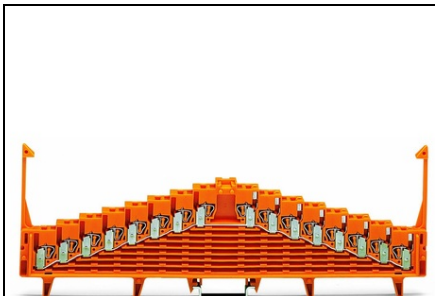

**WAGO 8-LEVEL SAME POTENTIAL TERMINAL BLOCK; FOR 35 X 15
MOUNTING RAIL; 1,50 MM²; ORANGE**

Tesiune nominala (III/3): 250; V
Tensiune nominala de supratensiune (III/3): 4; kV
Curent nominal: 18; A
Legend (ratings): (III / 3) \hat{a} %TM Overvoltage category III / Pollution degree 3;
Tehnologie conexiune: CAGE CLAMP®;
Tip actionare: Operating tool;
Connectable conductor materials: Copper;
Solid conductor: 0.08 ... 1.5 mm² / 28 ... 16 AWG;
Fine-stranded conductor: 0.08 ... 1.5 mm² / 28 ... 16 AWG;
Strip length: 8 ... 10 mm / 0.31 ... 0.39 inch;
Numar total de conexiuni: 32;
Total number of potentials: 1;
Numar nivele: 8;
Wiring type: Front-entry wiring;
Latime: 7.62 mm / 0.3 inch;
Inaltime from upper-edge of DIN-rail: 58.5 mm / 2.303 inch;
Adancime: 226 mm / 8.898 inch;
Design: horizontal;
Tip montaj: DIN-35 rail;
Marking: 0-1-2-3-4-5-6-7--7-6-5-4-3-2-1-0;
Marking level: Center marking;
Culoare: orange;
Material izolator: Polyamide 66 (PA 66);
Fire load: 1,187; MJ
Greutate: 61,7; g
Tip ambalare: BOX;
Tara de origine: DE;
GTIN: 4045454188290;
Customs tariff number: 85369010000;
Pret: 94,37 lei (TVA inclus)

Detalii online: <https://www.materialeelectrice.ro/8-level-same-potential-terminal-block-for-35-x-15-mounting-rail-1-50-mm2-orange-151897>