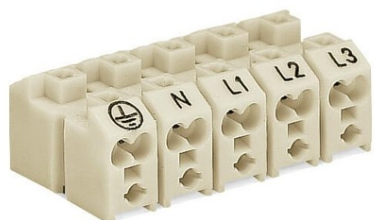

### **WAGO POWER SUPPLY CONNECTOR; 1,50 MMÂ<sup>2</sup>; WHITE**

Tensiune nominala (III/2): 400; V  
Tensiune nominala de supratensiune (III/2): 4; kV  
Curent nominal: 18; A  
Legend (ratings): (III / 2)  %<sup>TM</sup> Overvoltage category III / Pollution degree 2;  
Certificari: UL 1059;  
Tehnologie conexiune: PUSH WIRE<sup>®</sup>;  
Strip length: 8 ... 9 mm / 0.31 ... 0.35 inch;  
Numar poli: 3;  
Numar total de conexiuni: 12;  
Total number of potentials: 3;  
Numar tipuri de conexiuni: 1;  
Latime: 28,5 mm / 1.122 inch;  
Inaltime: 15,3 mm / 0.602 inch;  
Adancime: 24,5 mm / 0.965 inch;  
Culoare: white;  
Fire load: 0,143; MJ  
Greutate: 8,8; g  
Product Group: 8 (Misc. Chassis Mount Blocks);  
Tip ambalare: bag;  
Tara de origine: PL;  
GTIN: 4044918396523;  
Customs tariff number: 85369010000;  
Pret: 5,61 lei (TVA inclus)