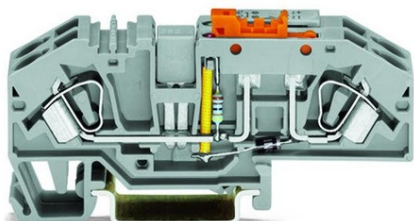

**WAGO GROUND CONDUCTOR DISCONNECT TERMINAL BLOCK;  
WITH TEST OPTION; WITH ORANGE DISCONNECT LINK; 48 V; 6  
MM<sup>2</sup>; CAGE CLAMP<sup>®</sup>; 6,00 MM<sup>2</sup>; GRAY**

Operation status indicator: 48 V;  
Tehnologie conexiune: CAGE CLAMP<sup>®</sup>;  
Tip actionare: Operating tool;  
Connectable conductor materials: Copper;  
Solid conductor: 0,2 ... 6 mm<sup>2</sup> / 24 ... 10 AWG;  
Fine-stranded conductor: 0,2 ... 6 mm<sup>2</sup> / 24 ... 10 AWG;  
Strip length: 12 ... 13 mm / 0.47 ... 0.51 inch;  
Numar total de conexiuni: 4;  
Total number of potentials: 4;  
Numar nivele: 1;  
Wiring type: Front-entry wiring;  
Latime: 16 mm / 0.63 inch;  
Inaltime from upper-edge of DIN-rail: 37 mm / 1.457 inch;  
Adancime: 85 mm / 3.346 inch;  
Design: angled;  
Tip montaj: DIN-35 rail;  
Marking level: Center marking;  
Culoare: gray;  
Greutate: 40,7; g  
Product Group: 1 (Rail Mounted Terminal Blocks);  
Tip ambalare: BOX;  
Tara de origine: DE;  
GTIN: 4050821666028;  
Customs tariff number: 85365080900;  
Pret: 172,78 lei (TVA inclus)

Detalii online: <https://www.materialelectrice.ro/ground-conductor-disconnect-terminal-block-with-test-option-with-orange-disconnect-link-48-v-6-mm2-cage-clamp-6-00-mm2-gray-151505>