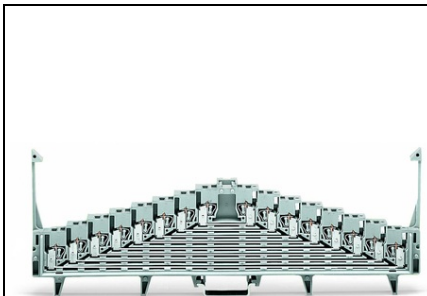

**WAGO 8-LEVEL TERMINAL BLOCK FOR MATRIX PATCHING; FOR 35
X 7.5 MOUNTING RAIL; 1,50 MM²; GRAY**

Tesiune nominala (III/3): 250; V
Tensiune nominala de supratensiune (III/3): 4; kV
Curent nominal: 10; A
Legend (ratings): (III / 3) \hat{a} %TM Overvoltage category III / Pollution degree 3;
Tehnologie conexiune: CAGE CLAMP®;
Tip actionare: Operating tool;
Connectable conductor materials: Copper;
Solid conductor: 0.08 ... 1.5 mm² / 28 ... 16 AWG;
Fine-stranded conductor: 0.08 ... 1.5 mm² / 28 ... 16 AWG;
Strip length: 8 ... 10 mm / 0.31 ... 0.39 inch;
Numar total de conexiuni: 32;
Total number of potentials: 8;
Numar nivele: 8;
Wiring type: Front-entry wiring;
Latime: 7.62 mm / 0.3 inch;
Inaltime from upper-edge of DIN-rail: 76 mm / 2.992 inch;
Adancime: 226 mm / 8.898 inch;
Design: horizontal;
Tip montaj: DIN-35 rail;
Marking: 0-1-2-3-4-5-6-7--7-6-5-4-3-2-1-0;
Marking level: Center marking;
Culoare: gray;
Material izolator: Polyamide 66 (PA 66);
Fire load: 1,187; MJ
Greutate: 74,3; g
Tip ambalare: BOX;
Tara de origine: DE;
GTIN: 4045454186937;
Customs tariff number: 85369010000;
Pret: 104,20 lei (TVA inclus)

Detalii online: <https://www.materialeelectrice.ro/8-level-terminal-block-for-matrix-patching-for-35-x-7-5-mounting-rail-1-50-mm2-gray-151456>