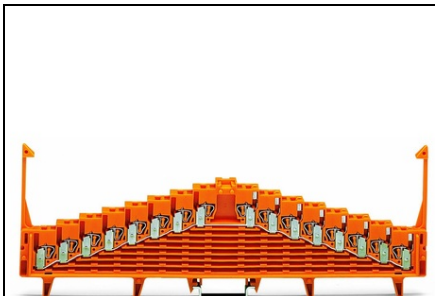

**WAGO 8-LEVEL SAME POTENTIAL TERMINAL BLOCK; FOR 35 X 15
MOUNTING RAIL; 1,50 MM²; ORANGE**

Tesiune nominala (III/3): 250; V
Tensiune nominala de supratensiune (III/3): 4; kV
Curent nominal: 18; A
Legend (ratings): (III / 3) \hat{a} %TM Overvoltage category III / Pollution degree 3;
Tehnologie conexiune: CAGE CLAMP®;
Tip actionare: Operating tool;
Connectable conductor materials: Copper;
Solid conductor: 0.08 ... 1.5 mm² / 28 ... 16 AWG;
Fine-stranded conductor: 0.08 ... 1.5 mm² / 28 ... 16 AWG;
Strip length: 8 ... 10 mm / 0.31 ... 0.39 inch;
Numar total de conexiuni: 32;
Total number of potentials: 1;
Numar nivele: 8;
Wiring type: Front-entry wiring;
Latime: 7.62 mm / 0.3 inch;
Inaltime from upper-edge of DIN-rail: 58.5 mm / 2.303 inch;
Adancime: 226 mm / 8.898 inch;
Design: horizontal;
Tip montaj: DIN-35 rail;
Marking: a-b-c-d-e-f-g-h--h-g-f-e-d-c-b-a;
Marking level: Center marking;
Culoare: orange;
Material izolator: Polyamide 66 (PA 66);
Fire load: 1,187; MJ
Greutate: 61,7; g
Tip ambalare: BOX;
Tara de origine: DE;
GTIN: 4045454188306;
Customs tariff number: 85369010000;
Pret: 94,49 lei (TVA inclus)

Detalii online: <https://www.materialeelectrice.ro/8-level-same-potential-terminal-block-for-35-x-15-mounting-rail-1-50-mm2-orange-151447>