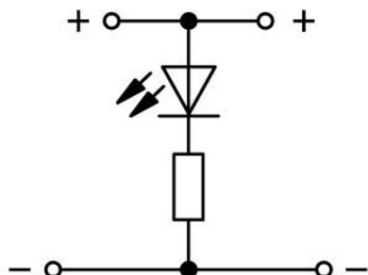

**WAGO COMPONENT TERMINAL BLOCK; DOUBLE-DECK; LED (RED);
24 VDC; FOR DIN-RAIL 35 X 15 AND 35 X 7.5; 4 MM²; CAGE
CLAMP[®]; 4,00 MM²; GRAY**

Voltage type 1: DC;
Tesiune nominala: 24; V
Ratings per: IEC/EN 60947-7-1;
Curent nominal: 0,025; A
Tehnologie conexiune: CAGE CLAMP[®];
Tip actionare: Operating tool;
Connectable conductor materials: Copper; Aluminum;
Solid conductor: 0.08 ... 4 mm² / 28 ... 12 AWG;
Fine-stranded conductor: 0.08 ... 4 mm² / 28 ... 12 AWG;
Strip length: 9 ... 10 mm / 0.35 ... 0.39 inch;
Numar total de conexiuni: 4;
Total number of potentials: 2;
Numar nivele: 2;
Wiring type: Front-entry wiring;
Latime: 6 mm / 0.236 inch;
Inaltime from upper-edge of DIN-rail: 58.5 mm / 2.303 inch;
Adancime: 73.5 mm / 2.894 inch;
Design: horizontal;
Tip montaj: DIN-35 rail;
Marking level: Center marking;
Culoare: gray;
Material izolator: Polyamide 66 (PA 66);
Greutate: 14,3; g
Product Group: 1 (Rail Mounted Terminal Blocks);
Tip ambalare: BOX;
Tara de origine: DE;
GTIN: 4045454371494;
Customs tariff number: 85369010000;
Pret: 42,55 lei (TVA inclus)

Detalii online: <https://www.materialelectrice.ro/component-terminal-block-double-deck-led-red-24-vdc-for-din-rail-35-x-15-and-35-x-7-5-4-mm2-cage-clamp-4-00-mm2-gray-151415>