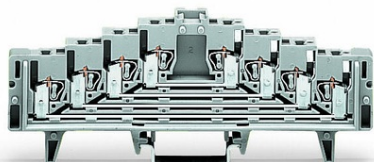

**WAGO 4-LEVEL TERMINAL BLOCK FOR MATRIX PATCHING; FOR 35
X 15 MOUNTING RAIL; 1,50 MM²; GRAY**

Tesiune nominala (III/3): 250; V
Tensiune nominala de supratensiune (III/3): 4; kV
Curent nominal: 12; A
Legend (ratings): (III / 3) \hat{a} %TM Overvoltage category III / Pollution degree 3;
Tehnologie conexiune: CAGE CLAMP®;
Tip actionare: Operating tool;
Connectable conductor materials: Copper;
Solid conductor: 0,08 ... 1,5 mm² / 28 ... 16 AWG;
Fine-stranded conductor: 0,08 ... 1,5 mm² / 28 ... 16 AWG;
Strip length: 8 ... 10 mm / 0.31 ... 0.39 inch;
Numar total de conexiuni: 16;
Total number of potentials: 4;
Numar nivele: 4;
Wiring type: Front-entry wiring;
Latime: 7,62 mm / 0.3 inch;
Inaltime from upper-edge of DIN-rail: 44,5 mm / 1.752 inch;
Adancime: 126 mm / 4.961 inch;
Design: horizontal type;
Tip montaj: DIN-35 rail;
Marking: 0-1-2-3--3-2-1-0;
Marking level: Center marking;
Culoare: gray;
Material izolator: Polyamide 66 (PA 66);
Fire load: 0,568; MJ
Greutate: 32,9; g
Tip ambalare: BOX;
Tara de origine: DE;
GTIN: 4045454189440;
Customs tariff number: 85369010000;
Pret: 53,19 lei (TVA inclus)

Detalii online: <https://www.materialeelectrice.ro/4-level-terminal-block-for-matrix-patching-for-35-x-15-mounting-rail-1-50-mm2-gray-151383>