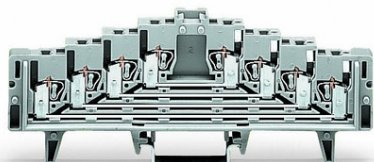

**WAGO 4-LEVEL TERMINAL BLOCK FOR MATRIX PATCHING; FOR 35
X 15 MOUNTING RAIL; 1,50 MM²; GRAY**

Tesiune nominala (III/3): 250; V
Tensiune nominala de supratensiune (III/3): 4; kV
Curent nominal: 12; A
Legend (ratings): (III / 3) \hat{a} %TM Overvoltage category III / Pollution degree 3;
Tehnologie conexiune: CAGE CLAMP®;
Tip actionare: Operating tool;
Connectable conductor materials: Copper;
Solid conductor: 0,08 ... 1,5 mm² / 28 ... 16 AWG;
Fine-stranded conductor: 0,08 ... 1,5 mm² / 28 ... 16 AWG;
Strip length: 8 ... 10 mm / 0.31 ... 0.39 inch;
Numar total de conexiuni: 16;
Total number of potentials: 4;
Numar nivele: 4;
Wiring type: Front-entry wiring;
Latime: 7,62 mm / 0.3 inch;
Inaltime from upper-edge of DIN-rail: 44,5 mm / 1.752 inch;
Adancime: 126 mm / 4.961 inch;
Design: horizontal type;
Tip montaj: DIN-35 rail;
Marking: 0-1-2-3--3-2-1-0;
Marking level: Center marking;
Culoare: gray;
Material izolator: Polyamide 66 (PA 66);
Fire load: 0,568; MJ
Greutate: 32,9; g
Tip ambalare: BOX;
Tara de origine: DE;
GTIN: 4045454189440;
Customs tariff number: 85369010000;
Pret: 53,22 lei (TVA inclus)

Detalii online: <https://www.materialeelectrice.ro/4-level-terminal-block-for-matrix-patching-for-35-x-15-mounting-rail-1-50-mm2-gray-151383>