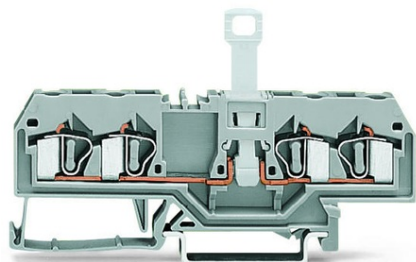

**WAGO 4-CONDUCTOR DISCONNECT TERMINAL BLOCK; FOR DIN-
RAIL 35 X 15 AND 35 X 7.5; 4 MM²; CAGE CLAMP[®]; 4.00 MM²;
BLUE**

Tesiune nominala (III/3): 400; V
Tensiune nominala de supratensiune (III/3): 6; kV
Curent nominal: 10; A
Legend (ratings): (III / 3) %^o™ Overvoltage category III / Pollution degree 3;
Tehnologie conexiune: CAGE CLAMP[®];
Tip actionare: Operating tool;
Connectable conductor materials: Copper; Aluminum;
Solid conductor: 0,08 ... 4 mm² / 28 ... 12 AWG;
Fine-stranded conductor: 0,08 ... 4 mm² / 28 ... 12 AWG;
Strip length: 9 ... 10 mm / 0.35 ... 0.39 inch;
Numar total de conexiuni: 4;
Total number of potentials: 2;
Numar nivele: 1;
Wiring type: Front-entry wiring;
Latime: 6 mm / 0.236 inch;
Inaltime from upper-edge of DIN-rail: 53,5 mm / 2.106 inch;
Adancime: 86 mm / 3.386 inch;
Design: horizontal type;
Tip montaj: DIN-35 rail;
Marking level: Center marking;
Culoare: blue;
Material izolator: Polyamide 66 (PA 66);
Fire load: 0,217; MJ
Greutate: 13,3; g
Product Group: 1 (Rail Mounted Terminal Blocks);
Tip ambalare: BOX;
Tara de origine: DE;
GTIN: 4044918837798;
Customs tariff number: 85365080900;
Pret: 19,63 lei (TVA inclus)

Detalii online: <https://www.materialelectrice.ro/4-conductor-disconnect-terminal-block-for-din-rail-35-x-15-and-35-x-7-5-4-mm2-cage-clamp-4-00-mm2-blue-151247>