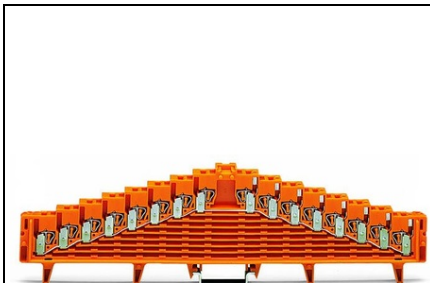

**WAGO 8-LEVEL SAME POTENTIAL TERMINAL BLOCK; FOR 35 X 7.5  
MOUNTING RAIL; 1,50 MM<sup>2</sup>; ORANGE**

Tesiune nominala (III/3): 250; V  
Tensiune nominala de supratensiune (III/3): 4; kV  
Curent nominal: 18; A  
Legend (ratings): (III / 3)  $\hat{a}$ %<sup>TM</sup> Overvoltage category III / Pollution degree 3;  
Tehnologie conexiune: CAGE CLAMP®;  
Tip actionare: Operating tool;  
Connectable conductor materials: Copper;  
Solid conductor: 0.08 ... 1.5 mm<sup>2</sup> / 28 ... 16 AWG;  
Fine-stranded conductor: 0.08 ... 1.5 mm<sup>2</sup> / 28 ... 16 AWG;  
Strip length: 8 ... 10 mm / 0.31 ... 0.39 inch;  
Numar total de conexiuni: 32;  
Total number of potentials: 1;  
Numar nivele: 8;  
Wiring type: Front-entry wiring;  
Latime: 7.62 mm / 0.3 inch;  
Inaltime from upper-edge of DIN-rail: 58.5 mm / 2.303 inch;  
Adancime: 226 mm / 8.898 inch;  
Design: horizontal;  
Tip montaj: DIN-35 rail;  
Marking: plain;  
Marking level: Center marking;  
Culoare: orange;  
Material izolator: Polyamide 66 (PA 66);  
Fire load: 1,169; MJ  
Greutate: 60,7; g  
Tip ambalare: BOX;  
Tara de origine: DE;  
GTIN: 4045454187491;  
Customs tariff number: 85369010000;  
Pret: 89,77 lei (TVA inclus)

Detalii online: <https://www.materialeelectrice.ro/8-level-same-potential-terminal-block-for-35-x-7-5-mounting-rail-1-50-mm2-orange-151118>