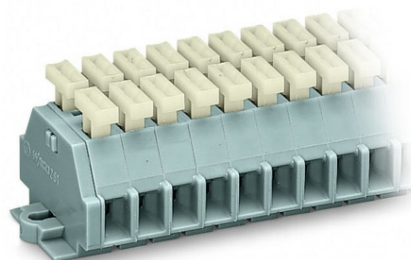

Furnizor: **Sc Trivolt Distribution SRL**
Reg. com.: J23/3300/2016
CIF: RO36421140
Adresa: Strada Apusului nr 3 (primul
sens giratoriu Tehodor Pallady-
Autostrada Soarelui), Catelu, Ilfov
Banca: BRD
IBAN: RO34BRDE441SV13182234410

**WAGO 2-CONDUCTOR TERMINAL STRIP; 6-POLE; ON BOTH SIDES
WITH PUSH-BUTTONS; WITH FIXING FLANGES; FOR SCREW OR
SIMILAR MOUNTING TYPES; FIXING HOLE 3.2 MM Å; 2.5 MMÅ²;
CAGE CLAMPÅ; 2,50 MMÅ²; GRAY**

Tensiune nominala (III/3): 500; V
Tensiune nominala de supratensiune (III/3): 6; kV
Curent nominal: 24; A
Legend (ratings): (III / 3) Å%™ Overvoltage category III / Pollution degree 3;
Tehnologie conexiune: CAGE CLAMPÅ;
Tip actionare: Operating tool; Push-button;
Connectable conductor materials: Copper;
Solid conductor: 0,08 ... 2,5 mm² / 28 ... 14 AWG;
Fine-stranded conductor: 0,08 ... 2,5 mm² / 28 ... 14 AWG;
Strip length: 8 ... 9 mm / 0.31 ... 0.35 inch;
Numar poli: 6;
Numar total de conexiuni: 12;
Total number of potentials: 6;
Numar nivele: 1;
Wiring type: Side-entry wiring;
Latime: 50,5 mm / 1.988 inch;
Inaltime de la fata: 23,2 mm / 0.913 inch;
Adancime: 28 mm / 1.102 inch;
Module Latime: 6 mm / 0.236 inch;
Design: horizontal;
Tip montaj: Mounting flange;
Marking level: Side marking;
Culoare: gray;
Fire load: 0,339; MJ
Greutate: 16,8; g
Tip ambalare: BOX;
Tara de origine: DE;
GTIN: 4044918618762;
Customs tariff number: 85369010000;
Pret: 17,90 lei (TVA inclus)

Detalii online: <https://www.materialeelectrice.ro/2-conductor-terminal-strip-6-pole-on-both-sides-with-push-buttons-with-fixing-flanges-for-screw-or-similar-mounting-types-fixing-hole-3-2-mm-oe-2-5-mm2-cage-clamp-2-50-mm2-gray-151072>