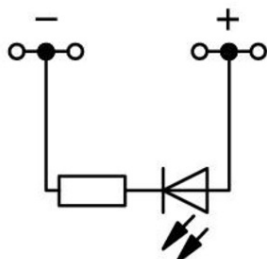

**WAGO COMPONENT TERMINAL BLOCK; 4-CONDUCTOR; LED (RED);
24 VDC; FOR DIN-RAIL 35 X 15 AND 35 X 7.5; 2.5 MM²; CAGE
CLAMP[®]; 2,50 MM²; GRAY**

Voltage type 1: DC;
Tesiune nominala: 24; V
Ratings per: IEC/EN 60947-7-1;
Curent nominal: 0,025; A
Tehnologie conexiune: CAGE CLAMP[®];
Tip actionare: Operating tool;
Connectable conductor materials: Copper; Aluminum;
Solid conductor: 0.08 ... 2.5 mm² / 28 ... 14 AWG;
Fine-stranded conductor: 0.08 ... 2.5 mm² / 28 ... 14 AWG;
Strip length: 8 ... 9 mm / 0.31 ... 0.35 inch;
Numar total de conexiuni: 4;
Total number of potentials: 1;
Numar nivele: 1;
Wiring type: Front-entry wiring;
Latime: 5 mm / 0.197 inch;
Inaltime from upper-edge of DIN-rail: 28 mm / 1.102 inch;
Adancime: 73 mm / 2.874 inch;
Design: horizontal;
Tip montaj: DIN-35 rail;
Marking level: Side marking;
Culoare: gray;
Material izolator: Polyamide 66 (PA 66);
Fire load: 0,141; MJ
Greutate: 8,4; g
Product Group: 1 (Rail Mounted Terminal Blocks);
Tip ambalare: BOX;
Tara de origine: DE;
GTIN: 4045454331184;
Customs tariff number: 85369010000;
Pret: 38,97 lei (TVA inclus)

Detalii online: <https://www.materialelectrice.ro/component-terminal-block-4-conductor-led-red-24-vdc-for-din-rail-35-x-15-and-35-x-7-5-2-5-mm2-cage-clamp-2-50-mm2-gray-151053>