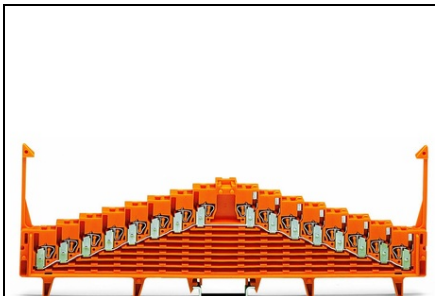

**WAGO 8-LEVEL SAME POTENTIAL TERMINAL BLOCK; FOR 35 X 15
MOUNTING RAIL; 1,50 MM²; ORANGE**

Tesiune nominala (III/3): 250; V
Tensiune nominala de supratensiune (III/3): 4; kV
Curent nominal: 18; A
Legend (ratings): (III / 3) \hat{a} %TM Overvoltage category III / Pollution degree 3;
Tehnologie conexiune: CAGE CLAMP®;
Tip actionare: Operating tool;
Connectable conductor materials: Copper;
Solid conductor: 0.08 ... 1.5 mm² / 28 ... 16 AWG;
Fine-stranded conductor: 0.08 ... 1.5 mm² / 28 ... 16 AWG;
Strip length: 8 ... 10 mm / 0.31 ... 0.39 inch;
Numar total de conexiuni: 32;
Total number of potentials: 1;
Numar nivele: 8;
Wiring type: Front-entry wiring;
Latime: 7.62 mm / 0.3 inch;
Inaltime from upper-edge of DIN-rail: 76 mm / 2.992 inch;
Adancime: 226 mm / 8.898 inch;
Design: horizontal;
Tip montaj: DIN-35 rail;
Marking: a-b-c-d-e-f-g-h--h-g-f-e-d-c-b-a;
Marking level: Center marking;
Culoare: orange;
Material izolator: Polyamide 66 (PA 66);
Fire load: 1,187; MJ
Greutate: 61,7; g
Tip ambalare: BOX;
Tara de origine: DE;
GTIN: 4045454188214;
Customs tariff number: 85369010000;
Pret: 94,98 lei (TVA inclus)

Detalii online: <https://www.materialeelectrice.ro/8-level-same-potential-terminal-block-for-35-x-15-mounting-rail-1-50-mm2-orange-151028>