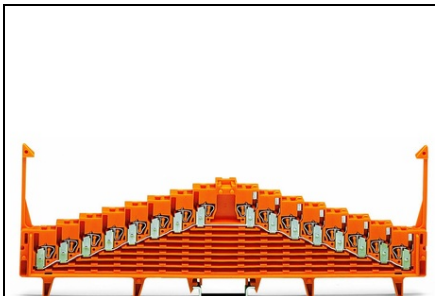

**WAGO 8-LEVEL SAME POTENTIAL TERMINAL BLOCK; FOR 35 X 15
MOUNTING RAIL; 1,50 MM²; ORANGE**

Tesiune nominala (III/3): 250; V
Tensiune nominala de supratensiune (III/3): 4; kV
Curent nominal: 18; A
Legend (ratings): (III / 3) \hat{a} %TM Overvoltage category III / Pollution degree 3;
Tehnologie conexiune: CAGE CLAMP®;
Tip actionare: Operating tool;
Connectable conductor materials: Copper;
Solid conductor: 0.08 ... 1.5 mm² / 28 ... 16 AWG;
Fine-stranded conductor: 0.08 ... 1.5 mm² / 28 ... 16 AWG;
Strip length: 8 ... 10 mm / 0.31 ... 0.39 inch;
Numar total de conexiuni: 32;
Total number of potentials: 1;
Numar nivele: 8;
Wiring type: Front-entry wiring;
Latime: 7.62 mm / 0.3 inch;
Inaltime from upper-edge of DIN-rail: 76 mm / 2.992 inch;
Adancime: 226 mm / 8.898 inch;
Design: horizontal;
Tip montaj: DIN-35 rail;
Marking: a-b-c-d-e-f-g-h-h-g-f-e-d-c-b-a;
Marking level: Center marking;
Culoare: orange;
Material izolator: Polyamide 66 (PA 66);
Fire load: 1,187; MJ
Greutate: 61,7; g
Tip ambalare: BOX;
Tara de origine: DE;
GTIN: 4045454188214;
Customs tariff number: 85369010000;
Pret: 94,95 lei (TVA inclus)

Detalii online: <https://www.materialeelectrice.ro/8-level-same-potential-terminal-block-for-35-x-15-mounting-rail-1-50-mm2-orange-151028>