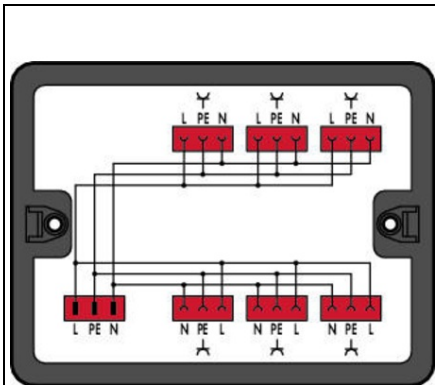

**WAGO DISTRIBUTION BOX; SINGLE-PHASE CURRENT (230 V); 1
INPUT; 6 OUTPUTS; COD. P; MIDI; BLACK**

Note on Contact Resistance: approx. 1 mΩ; contact resistance ≈ approx. 0.25 mΩ; contact transition plug/socket;
Ratings per: IEC/EN 60664-1;
Tensiune nominala (III/3): 250; V
Tensiune nominala de supratensiune (III/3): 4; kV
Curent nominal: 25; A
Legend (ratings): (III / 3) %™ Overvoltage category III / Pollution degree 3;
Latime: 190 mm / 7.48 inch;
Inaltime: 30 mm / 1.181 inch;
Adancime: 145 mm / 5.709 inch;
Interne Verdrahtung: 4; mm²
Coding: P;
Tip montaj: Wall, screw mount; Installation on mounting plate;
Protection type: IP20;
Note on protection type: Only when mated (these compact connectors are not designed for use in open, easily accessible areas).;
Mismatching protection: Yes;
Locking of plug-in connection: locking lever;
Culoare: black;
Material izolator: Polyamide 66 (PA 66);
Contact material: Copper or copper alloy (surface-treated);
Greutate: 353,2; g
Processing temperature: -5 ... +40 °C;
Continuous operating temperature: -35 ... +85 °C;
Note on continuous operating temperature: Insulating parts for temperatures ≤ 105 °C;
Tip ambalare: BOX;
Tara de origine: DE;
GTIN: 4055143302227;
Customs tariff number: 85366990990;
Pret: 286,43 lei (TVA inclus)

Detalii online: <https://www.materialelectrice.ro/distribution-box-single-phase-current-230-v-1-input-6-outputs-cod-p-midi-black-150978>