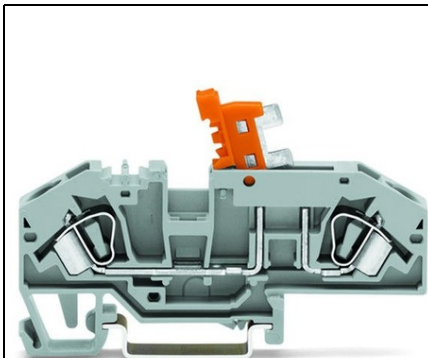

**WAGO 2-CONDUCTOR DISCONNECT TERMINAL BLOCK; WITH TEST
OPTION; ORANGE DISCONNECT LINK; FOR DIN-RAIL 35 X 15 AND 35
X 7.5; 6 MM²; CAGE CLAMP®; 6,00 MM²; BLUE**

Tesiune nominala (III/3): 400; V
Tensiune nominala de supratensiune (III/3): 6; kV
Curent nominal: 30; A
Legend (ratings): (III / 3) %™ Overvoltage category III / Pollution degree 3;
Tehnologie conexiune: CAGE CLAMP®;
Tip actionare: Operating tool;
Connectable conductor materials: Copper;
Solid conductor: 0,2 ... 6 mm² / 24 ... 10 AWG;
Fine-stranded conductor: 0,2 ... 6 mm² / 24 ... 10 AWG;
Strip length: 12 ... 13 mm / 0.47 ... 0.51 inch;
Numar total de conexiuni: 2;
Total number of potentials: 2;
Numar nivele: 1;
Wiring type: Front-entry wiring;
Latime: 8 mm / 0.315 inch;
Inaltime from upper-edge of DIN-rail: 37 mm / 1.457 inch;
Adancime: 85 mm / 3.346 inch;
Design: angled;
Tip montaj: DIN-35 rail;
Marking level: Center marking;
Culoare: blue;
Material izolator: Polyamide 66 (PA 66);
Fire load: 0,286; MJ
Greutate: 17,8; g
Product Group: 1 (Rail Mounted Terminal Blocks);
Tip ambalare: BOX;
Tara de origine: CN;
GTIN: 4050821234494;
Customs tariff number: 85369010000;
Pret: 24,95 lei (TVA inclus)

Detalii online: <https://www.materialelectrice.ro/2-conductor-disconnect-terminal-block-with-test-option-orange-disconnect-link-for-din-rail-35-x-15-and-35-x-7-5-6-mm2-cage-clamp-6-00-mm2-blue-150917>