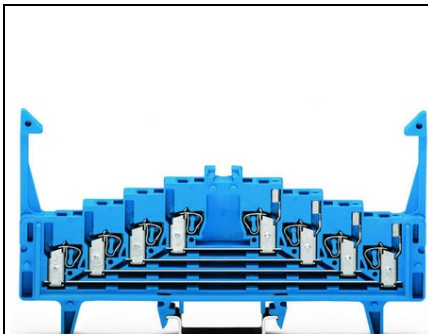

**WAGO 4-LEVEL TERMINAL BLOCK FOR MATRIX PATCHING; FOR 35
X 7.5 MOUNTING RAIL; 1,50 MM²; BLUE**

Tensiune nominala (III/3): 250; V
Tensiune nominala de supratensiune (III/3): 4; kV
Curent nominal: 12; A
Legend (ratings): (III / 3) \hat{a} %TM Overvoltage category III / Pollution degree 3;
Tehnologie conexiune: CAGE CLAMP®;
Tip actionare: Operating tool;
Connectable conductor materials: Copper;
Solid conductor: 0.08 ... 1.5 mm² / 28 ... 16 AWG;
Fine-stranded conductor: 0.08 ... 1.5 mm² / 28 ... 16 AWG;
Strip length: 8 ... 10 mm / 0.31 ... 0.39 inch;
Numar total de conexiuni: 16;
Total number of potentials: 4;
Numar nivele: 4;
Wiring type: Front-entry wiring;
Latime: 7.62 mm / 0.3 inch;
Inaltime from upper-edge of DIN-rail: 62 mm / 2.441 inch;
Adancime: 126 mm / 4.961 inch;
Design: horizontal;
Tip montaj: DIN-35 rail;
Marking: a-b-c-d--d-c-b-a;
Marking level: Center marking;
Culoare: blue;
Material izolator: Polyamide 66 (PA 66);
Fire load: 0,576; MJ
Greutate: 33,2; g
Tip ambalare: BOX;
Tara de origine: DE;
GTIN: 4045454188917;
Customs tariff number: 85369010000;
Pret: 55,52 lei (TVA inclus)

Detalii online: <https://www.materialelectrice.ro/4-level-terminal-block-for-matrix-patching-for-35-x-7-5-mounting-rail-1-50-mm2-blue-150810>