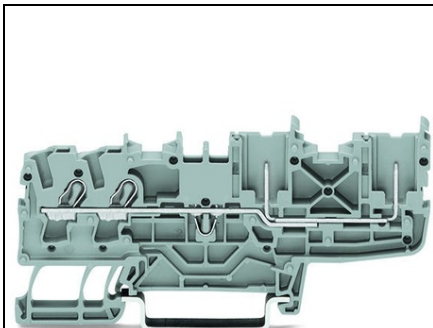

**WAGO 2-CONDUCTOR/2-PIN CARRIER TERMINAL BLOCK; FOR DIN-
RAIL 35 X 15 AND 35 X 7.5; 2.5 MM²; PUSH-IN CAGE CLAMP®;
2,50 MM²; BLUE**

Ratings per: IEC/EN 60947-7-1;
Tensiune nominala (III/3): 690; V
Tensiune nominala de suprateniune (III/3): 6; kV
Curent nominal: 24; A
Curent nominal 2: 28; A
Legend (ratings): (III / 3) %TM Overvoltage category III / Pollution degree 3;
Tehnologie conexiune: Push-in CAGE CLAMP®;
Tip actionare: Open Tool Slot; Push-in;
Connectable conductor materials: Copper;
Nominal cross-section: 2,5 mm²;
Solid conductor: 0,25 ... 4 mm² / 22 ... 12 AWG;
Solid conductor; push-in termination: 0,75 ... 4 mm² / 18 ... 12 AWG;
Fine-stranded conductor: 0,25 ... 4 mm² / 22 ... 12 AWG;
Fine-stranded conductor; with insulated ferrule: 1 ... 2,5 mm² / 18 ... 12 AWG;
Fine-stranded conductor; with ferrule; push-in termination: 1 ... 2,5 mm² / 18 ... 12 AWG;
Strip length: 10 ... 12 mm / 0.39 ... 0.47 inch;
Numar total de conexiuni: 2;
Total number of potentials: 1;
Numar nivele: 1;
Wiring type: Front-entry wiring;
Note (conductor cross-section): Depending on the conductor characteristic, a conductor with a smaller cross-section can also be inserted via push-in termination. ;
Latime: 5,2 mm / 0.205 inch;
Inaltime from upper-edge of DIN-rail: 32,5 mm / 1.28 inch;
Adancime: 85,2 mm / 3.354 inch;
Design: horizontal type;
Tip montaj: DIN-35 rail;
Marking level: Center/side marking;
Culoare: blue;
Material izolator: Polyamide 66 (PA 66);
Fire load: 0,187; MJ
Greutate: 9,3; g
Product Group: 18 (X-COM-System);
Tip ambalare: BOX;
Tara de origine: CN;
GTIN: 4050821145233;
Customs tariff number: 85366990990;
Pret: 9,48 lei (TVA inclus)

Detalii online: <https://www.materialelectrice.ro/2-conductor-2-pin-carrier-terminal-block-for-din-rail-35-x-15-and-35-x-7-5-2-5-mm2-push-in-cage-clamp-2-50-mm2-blue-150799>