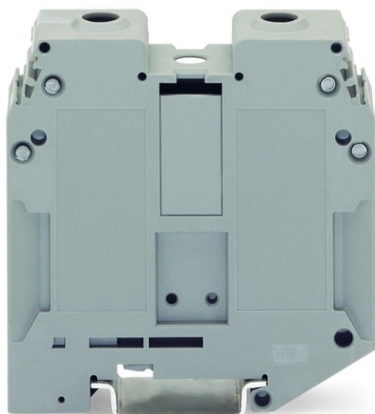

**WAGO SCREW-TYPE THROUGH TERMINAL BLOCK; 70 MM²; FOR
DIN-RAIL 35 X 15 AND 35 X 7.5; 70,00 MM²; BLUE**

Tesiune nominala (III/3): 1000; V
Tensiune nominala de supratensiune (III/3): 8; kV
Curent nominal: 192; A
Legend (ratings): (III / 3) $\hat{\%}$ ™ Overvoltage category III / Pollution degree 3;
Tehnologie conexiune: Screw-clamp connection/Studs;
Tip actionare: Operating tool;
Connectable conductor materials: Copper;
Solid conductor: 16 ... 70 mm² / 6 ... 2/0 AWG;
Strip length: 25 ... 27 mm / 0.98 ... 1.06 inch;
Numar total de conexiuni: 2;
Total number of potentials: 1;
Numar nivele: 1;
Wiring type: Side-entry wiring;
Latime: 22 mm / 0.866 inch;
Inaltime from upper-edge of DIN-rail: 67.5 mm / 2.657 inch;
Adancime: 74 mm / 2.913 inch;
Design: horizontal;
Tip montaj: DIN-35 rail;
Marking level: Side marking;
Culoare: blue;
Greutate: 160,9; g
Product Group: 1 (Rail Mounted Terminal Blocks);
Tip ambalare: BOX;
Tara de origine: FR;
GTIN: 4017332280426;
Customs tariff number: 85369010000;
Pret: 113,54 lei (TVA inclus)

Detalii online: <https://www.materialeelectrice.ro/screw-type-through-terminal-block-70-mm2-for-din-rail-35-x-15-and-35-x-7-5-70-00-mm2-blue-150768>