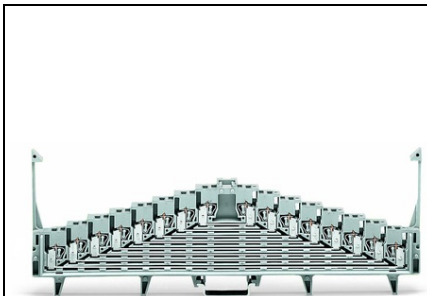

**WAGO 8-LEVEL TERMINAL BLOCK FOR MATRIX PATCHING; FOR 35
X 15 MOUNTING RAIL; 1,50 MM²; GRAY**

Tesiune nominala (III/3): 250; V
Tensiune nominala de supratensiune (III/3): 4; kV
Curent nominal: 10; A
Legend (ratings): (III / 3) \hat{a} %TM Overvoltage category III / Pollution degree 3;
Tehnologie conexiune: CAGE CLAMP®;
Tip actionare: Operating tool;
Connectable conductor materials: Copper;
Solid conductor: 0.08 ... 1.5 mm² / 28 ... 16 AWG;
Fine-stranded conductor: 0.08 ... 1.5 mm² / 28 ... 16 AWG;
Strip length: 8 ... 10 mm / 0.31 ... 0.39 inch;
Numar total de conexiuni: 32;
Total number of potentials: 8;
Numar nivele: 8;
Wiring type: Front-entry wiring;
Latime: 7.62 mm / 0.3 inch;
Inaltime from upper-edge of DIN-rail: 76 mm / 2.992 inch;
Adancime: 226 mm / 8.898 inch;
Design: horizontal;
Tip montaj: DIN-35 rail;
Marking: plain;
Marking level: Center marking;
Culoare: gray;
Material izolator: Polyamide 66 (PA 66);
Fire load: 1,187; MJ
Greutate: 73,8; g
Tip ambalare: BOX;
Tara de origine: DE;
GTIN: 4045454187705;
Customs tariff number: 85369010000;
Pret: 99,56 lei (TVA inclus)

Detalii online: <https://www.materialeelectrice.ro/8-level-terminal-block-for-matrix-patching-for-35-x-15-mounting-rail-1-50-mm2-gray-150630>