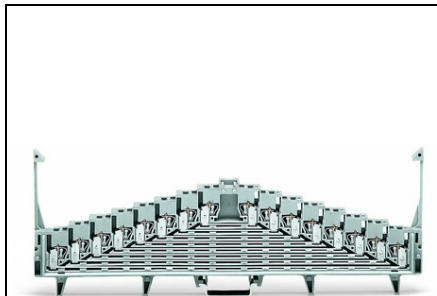

**WAGO 8-LEVEL TERMINAL BLOCK FOR MATRIX PATCHING; FOR 35
X 15 MOUNTING RAIL; 1,50 MM²; GRAY**

Tesiune nominala (III/3): 250; V
Tensiune nominala de supratensiune (III/3): 4; kV
Curent nominal: 10; A
Legend (ratings): (III / 3) \hat{a} %TM Overvoltage category III / Pollution degree 3;
Tehnologie conexiune: CAGE CLAMP®;
Tip actionare: Operating tool;
Connectable conductor materials: Copper;
Solid conductor: 0.08 ... 1.5 mm² / 28 ... 16 AWG;
Fine-stranded conductor: 0.08 ... 1.5 mm² / 28 ... 16 AWG;
Strip length: 8 ... 10 mm / 0.31 ... 0.39 inch;
Numar total de conexiuni: 32;
Total number of potentials: 8;
Numar nivele: 8;
Wiring type: Front-entry wiring;
Latime: 7.62 mm / 0.3 inch;
Inaltime from upper-edge of DIN-rail: 76 mm / 2.992 inch;
Adancime: 226 mm / 8.898 inch;
Design: horizontal;
Tip montaj: DIN-35 rail;
Marking: plain;
Marking level: Center marking;
Culoare: gray;
Material izolator: Polyamide 66 (PA 66);
Fire load: 1,187; MJ
Greutate: 73,8; g
Tip ambalare: BOX;
Tara de origine: DE;
GTIN: 4045454187705;
Customs tariff number: 85369010000;
Pret: 99,52 lei (TVA inclus)

Detalii online: <https://www.materialeelectrice.ro/8-level-terminal-block-for-matrix-patching-for-35-x-15-mounting-rail-1-50-mm2-gray-150630>