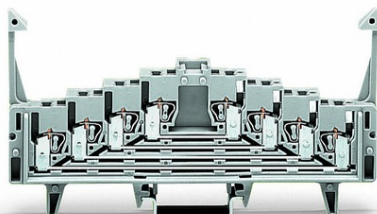

**WAGO 4-LEVEL TERMINAL BLOCK FOR MATRIX PATCHING; FOR 35
X 15 MOUNTING RAIL; 1,50 MM²; WHITE**

Tensiune nominala (III/3): 250; V
Tensiune nominala de supratensiune (III/3): 4; kV
Curent nominal: 12; A
Legend (ratings): (III / 3) \hat{a} %TM Overvoltage category III / Pollution degree 3;
Tehnologie conexiune: CAGE CLAMP®;
Tip actionare: Operating tool;
Connectable conductor materials: Copper;
Solid conductor: 0.08 ... 1.5 mm² / 28 ... 16 AWG;
Fine-stranded conductor: 0.08 ... 1.5 mm² / 28 ... 16 AWG;
Strip length: 8 ... 10 mm / 0.31 ... 0.39 inch;
Numar total de conexiuni: 16;
Total number of potentials: 4;
Numar nivele: 4;
Wiring type: Front-entry wiring;
Latime: 7.62 mm / 0.3 inch;
Inaltime from upper-edge of DIN-rail: 62 mm / 2.441 inch;
Adancime: 126 mm / 4.961 inch;
Design: horizontal;
Tip montaj: DIN-35 rail;
Marking: plain;
Marking level: Center marking;
Culoare: white;
Material izolator: Polyamide 66 (PA 66);
Fire load: 0,598; MJ
Greutate: 33,8; g
Tip ambalare: BOX;
Tara de origine: DE;
GTIN: 4045454189495;
Customs tariff number: 85369010000;
Pret: 51,51 lei (TVA inclus)

Detalii online: <https://www.materialeelectrice.ro/4-level-terminal-block-for-matrix-patching-for-35-x-15-mounting-rail-1-50-mm2-white-150465>