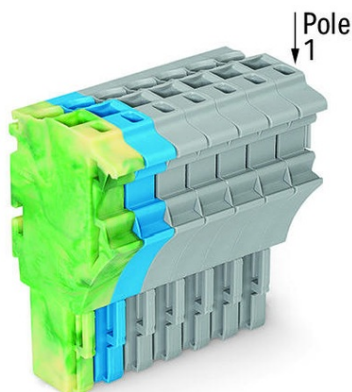

**WAGO 1-CONDUCTOR FEMALE PLUG; 2.5 MM²; 8-POLE; 2,50 MM²;
GREEN-YELLOW, BLUE, GRAY**

Ratings per: IEC/EN 61984;
Tesiune nominala (III/3): 690; V
Tensiune nominala de supratensiune (III/3): 6; kV
Curent nominal: 24; A
Curent nominal 2: 32; A
Legend (ratings): (III / 3) %TM Overvoltage category III / Pollution degree 3;
Tehnologie conexiune: Push-in CAGE CLAMP®;
Tip actionare: Open Tool Slot; Push-in;
Connectable conductor materials: Copper;
Nominal cross-section: 2.5 mm²;
Solid conductor: 0.25 ... 4 mm² / 22 ... 12 AWG;
Solid conductor; push-in termination: 0.75 ... 4 mm² / 18 ... 12 AWG;
Fine-stranded conductor: 0.25 ... 4 mm² / 22 ... 12 AWG;
Fine-stranded conductor; with insulated ferrule: 1 ... 2.5 mm² / 18 ... 12 AWG;
Fine-stranded conductor; with ferrule; push-in termination: 1 ... 2.5 mm² / 18 ... 12 AWG;
Strip length: 10 ... 12 mm / 0.39 ... 0.47 inch;
Numar poli: 8;
Numar total de conexiuni: 8;
Total number of potentials: 8;
Wiring type: Front-entry wiring;
Note (conductor cross-section): Depending on the conductor characteristic, a conductor with a smaller cross section can also be inserted via push-in termination.;
Latime: 41.6 mm / 1.638 inch;
Inaltime: 40.5 mm / 1.594 inch;
Adancime: 22.4 mm / 0.882 inch;
Module Latime: 5.2 mm / 0.205 inch;
Marking level: Side marking;
Tip contact (pluggable connector): Conector mama/priza;
Connector (connection type): for conductors;
Culoare: green-yellow, blue, gray;
Material izolator: Polyamide 66 (PA 66);
Fire load: 0,431; MJ
Greutate: 26,5; g
Product Group: 18 (X-COM-System);
Tip ambalare: BOX;
Tara de origine: DE;
GTIN: 4045454915810;
Customs tariff number: 85366990990;
Pret: 37,85 lei (TVA inclus)

Detalii online: <https://www.materialeelectrice.ro/1-conductor-female-plug-2-5-mm2-8-pole-2-50-mm2-green-yellow-blue-gray-150112>