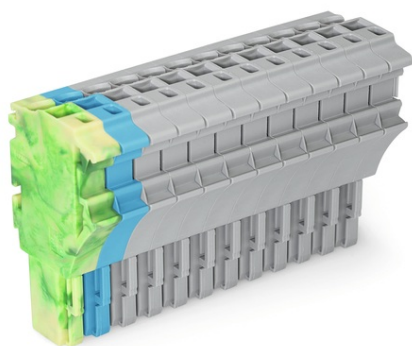

**WAGO 1-CONDUCTOR FEMALE PLUG; 2.5 MM²; 12-POLE; 2,50
MM²; GREEN-YELLOW, BLUE, GRAY**

Ratings per: IEC/EN 61984;
Tensiune nominala (III/3): 690; V
Tensiune nominala de supratensiune (III/3): 6; kV
Curent nominal: 24; A
Curent nominal 2: 32; A
Legend (ratings): (III / 3) %TM Overvoltage category III / Pollution degree 3;
Tehnologie conexiune: Push-in CAGE CLAMP®;
Tip actionare: Open Tool Slot; Push-in;
Connectable conductor materials: Copper;
Nominal cross-section: 2.5 mm²;
Solid conductor: 0.25 ... 4 mm² / 22 ... 12 AWG;
Solid conductor; push-in termination: 0.75 ... 4 mm² / 18 ... 12 AWG;
Fine-stranded conductor: 0.25 ... 4 mm² / 22 ... 12 AWG;
Fine-stranded conductor; with insulated ferrule: 1 ... 2.5 mm² / 18 ... 12 AWG;
Fine-stranded conductor; with ferrule; push-in termination: 1 ... 2.5 mm² / 18 ... 12 AWG;
Strip length: 10 ... 12 mm / 0.39 ... 0.47 inch;
Numar poli: 12;
Numar total de conexiuni: 12;
Total number of potentials: 12;
Wiring type: Front-entry wiring;
Note (conductor cross-section): Depending on the conductor characteristic, a conductor with a smaller cross section can also be inserted via push-in termination.;
Latime: 62.4 mm / 2.457 inch;
Inaltime: 40.5 mm / 1.594 inch;
Adancime: 22.4 mm / 0.882 inch;
Module Latime: 5.2 mm / 0.205 inch;
Marking level: Side marking;
Tip contact (pluggable connector): Conector mama/priza;
Connector (connection type): for conductors;
Culoare: green-yellow, blue, gray;
Material izolator: Polyamide 66 (PA 66);
Fire load: 0,643; MJ
Greutate: 39,6; g
Product Group: 18 (X-COM-System);
Tip ambalare: BOX;
Tara de origine: DE;
GTIN: 4045454915865;
Customs tariff number: 85366990990;
Pret: 55,12 lei (TVA inclus)

Detalii online: <https://www.materialelectrice.ro/1-conductor-female-plug-2-5-mm2-12-pole-2-50-mm2-green-yellow-blue-gray-150094>