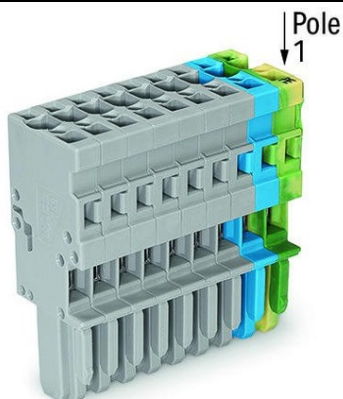

**WAGO 1-CONDUCTOR FEMALE PLUG; 4 MM²; 10-POLE; 4,00 MM²;
GRAY, BLUE, GREEN-YELLOW**

Ratings per: IEC/EN 61984;
Tensiune nominala (III/3): 500; V
Tensiune nominala de supratensiune (III/3): 6; kV
Curent nominal: 32; A
Legend (ratings): (III / 3) %^o™ Overvoltage category III / Pollution degree 3;
Tehnologie conexiune: CAGE CLAMP®;
Tip actionare: Operating tool;
Connectable conductor materials: Copper;
Nominal cross-section: 4 mm²;
Solid conductor: 0,08 ... 4 mm² / 28 ... 12 AWG;
Fine-stranded conductor: 0,08 ... 4 mm² / 28 ... 12 AWG;
Strip length: 8 ... 9 mm / 0.31 ... 0.35 inch;
Numar poli: 10;
Numar total de conexiuni: 10;
Total number of potentials: 10;
Wiring type: Front-entry wiring;
Latime: 50 mm / 1.969 inch;
Inaltime: 45,2 mm / 1.78 inch;
Adancime: 18,3 mm / 0.72 inch;
Module Latime: 5 mm / 0.197 inch;
Marking level: Side marking;
Tip contact (pluggable connector): Conector mama/priza;
Connector (connection type): for conductor;
Culoare: gray, blue, green-yellow;
Material izolator: Polyamide 66 (PA 66);
Fire load: 0,537; MJ
Greutate: 32,3; g
Tip ambalare: BOX;
Tara de origine: DE;
GTIN: 4050821653479;
Customs tariff number: 85366990990;
Pret: 46,43 lei (TVA inclus)

Detalii online: <https://www.materialeelectrice.ro/1-conductor-female-plug-4-mm2-10-pole-4-00-mm2-gray-blue-green-yellow-149355>