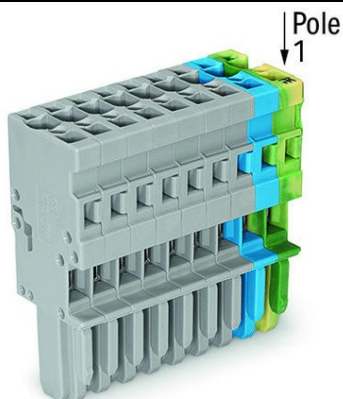

**WAGO 1-CONDUCTOR FEMALE PLUG; 4 MM<sup>2</sup>; 11-POLE; 4,00 MM<sup>2</sup>;  
GRAY, BLUE, GREEN-YELLOW**

Ratings per: IEC/EN 61984;  
Tensiune nominala (III/3): 500; V  
Tensiune nominala de supratensiune (III/3): 6; kV  
Curent nominal: 32; A  
Legend (ratings): (III / 3) %<sup>o</sup>™ Overvoltage category III / Pollution degree 3;  
Tehnologie conexiune: CAGE CLAMP®;  
Tip actionare: Operating tool;  
Connectable conductor materials: Copper;  
Nominal cross-section: 4 mm<sup>2</sup>;  
Solid conductor: 0,08 ... 4 mm<sup>2</sup> / 28 ... 12 AWG;  
Fine-stranded conductor: 0,08 ... 4 mm<sup>2</sup> / 28 ... 12 AWG;  
Strip length: 8 ... 9 mm / 0.31 ... 0.35 inch;  
Numar poli: 11;  
Numar total de conexiuni: 11;  
Total number of potentials: 11;  
Wiring type: Front-entry wiring;  
Latime: 55 mm / 2.165 inch;  
Inaltime: 45,2 mm / 1.78 inch;  
Adancime: 18,3 mm / 0.72 inch;  
Module Latime: 5 mm / 0.197 inch;  
Marking level: Side marking;  
Tip contact (pluggable connector): Conector mama/priza;  
Connector (connection type): for conductor;  
Culoare: gray, blue, green-yellow;  
Material izolator: Polyamide 66 (PA 66);  
Fire load: 0,59; MJ  
Greutate: 35,6; g  
Tip ambalare: BOX;  
Tara de origine: DE;  
GTIN: 4050821653530;  
Customs tariff number: 85366990990;  
Pret: 50,64 lei (TVA inclus)

Detalii online: <https://www.materialelectrice.ro/1-conductor-female-plug-4-mm2-11-pole-4-00-mm2-gray-blue-green-yellow-149352>