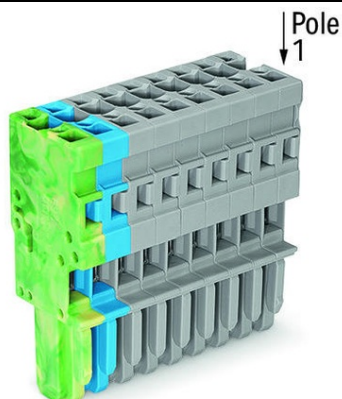

**WAGO 1-CONDUCTOR FEMALE PLUG; 4 MM²; 11-POLE; 4,00 MM²;
GREEN-YELLOW, BLUE, GRAY**

Ratings per: IEC/EN 61984;
Tensiune nominala (III/3): 500; V
Tensiune nominala de supratensiune (III/3): 6; kV
Curent nominal: 32; A
Legend (ratings): (III / 3) %^o™ Overvoltage category III / Pollution degree 3;
Tehnologie conexiune: CAGE CLAMP®;
Tip actionare: Operating tool;
Connectable conductor materials: Copper;
Nominal cross-section: 4 mm²;
Solid conductor: 0,08 ... 4 mm² / 28 ... 12 AWG;
Fine-stranded conductor: 0,08 ... 4 mm² / 28 ... 12 AWG;
Strip length: 8 ... 9 mm / 0.31 ... 0.35 inch;
Numar poli: 11;
Numar total de conexiuni: 11;
Total number of potentials: 11;
Wiring type: Front-entry wiring;
Latime: 55 mm / 2.165 inch;
Inaltime: 45,2 mm / 1.78 inch;
Adancime: 18,3 mm / 0.72 inch;
Module Latime: 5 mm / 0.197 inch;
Marking level: Side marking;
Tip contact (pluggable connector): Conector mama/priza;
Connector (connection type): for conductor;
Culoare: green-yellow, blue, gray;
Material izolator: Polyamide 66 (PA 66);
Fire load: 0,589; MJ
Greutate: 35,6; g
Tip ambalare: BOX;
Tara de origine: DE;
GTIN: 4050821653585;
Customs tariff number: 85366990990;
Pret: 50,35 lei (TVA inclus)

Detalii online: <https://www.materialelectrice.ro/1-conductor-female-plug-4-mm2-11-pole-4-00-mm2-green-yellow-blue-gray-149351>