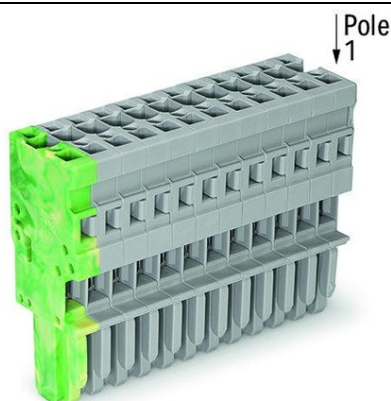

**WAGO 1-CONDUCTOR FEMALE PLUG; 4 MM²; 14-POLE; 4,00 MM²;
GREEN-YELLOW, GRAY**

Ratings per: IEC/EN 61984;
Tensiune nominala (III/3): 500; V
Tensiune nominala de supratensiune (III/3): 6; kV
Curent nominal: 32; A
Legend (ratings): (III / 3) $\hat{\%}$ ™ Overvoltage category III / Pollution degree 3;
Tehnologie conexiune: CAGE CLAMP®;
Tip actionare: Operating tool;
Connectable conductor materials: Copper;
Nominal cross-section: 4 mm²;
Solid conductor: 0,08 ... 4 mm² / 28 ... 12 AWG;
Fine-stranded conductor: 0,08 ... 4 mm² / 28 ... 12 AWG;
Strip length: 8 ... 9 mm / 0.31 ... 0.35 inch;
Numar poli: 14;
Numar total de conexiuni: 14;
Total number of potentials: 14;
Wiring type: Front-entry wiring;
Latime: 70 mm / 2.756 inch;
Inaltime: 45,2 mm / 1.78 inch;
Adancime: 18,3 mm / 0.72 inch;
Module Latime: 5 mm / 0.197 inch;
Marking level: Side marking;
Tip contact (pluggable connector): Conector mama/priza;
Connector (connection type): for conductor;
Culoare: green-yellow, gray;
Material izolator: Polyamide 66 (PA 66);
Fire load: 0,744; MJ
Greutate: 45,4; g
Tip ambalare: BOX;
Tara de origine: DE;
GTIN: 4045454570934;
Customs tariff number: 85366990990;
Pret: 62,95 lei (TVA inclus)

Detalii online: <https://www.materialeelectrice.ro/1-conductor-female-plug-4-mm2-14-pole-4-00-mm2-green-yellow-gray-149344>