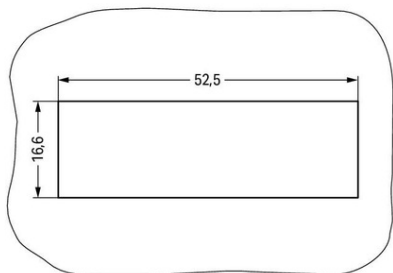

WAGO SNAP-IN FRAME; 5-POLE; 0.5 €; 2.0 MM; BLACK

Plate thickness: 0.5 ... 2 mm
Cutout tolerance: + 0.1 mm

Latime: 55.5 mm / 2.185 inch;
Inaltime: 18.5 mm / 0.728 inch;
Adancime: 38.7 mm / 1.524 inch;
Housing sheet thickness: 0.5 ... 2 mm / 0.02 ... 0.079 inch;
Tip montaj: Snap-in;
Suitable: for socket and plug;
Culoare: black;
Material izolator: Polyamide 66 (PA 66);
Flammability class per UL94: V0;
Fire load: 0,167; MJ
Greutate: 5,6; g
Processing temperature: -5 ... +40 °C;
Continuous operating temperature: -35 ... +85 °C;
Note on continuous operating temperature: Insulating parts for temperatures ≤ 105 °C;
Product Group: 20 (WINSTA);
Tip ambalare: bag;
Tara de origine: DE;
GTIN: 4050821623427;
Customs tariff number: 39269097900;
Pret: 4,96 lei (TVA inclus)