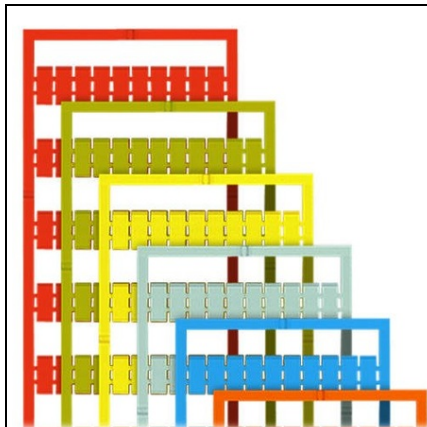

WAGO WMB MARKING CARD; AS CARD; MARKED; 1, 4, 7, ... , 88 AND 2, 5, 8, ... , 89 AND 3, 6, 9, ... , 90 AND 91, 94, 97, 92, 95, 98, 93, 96, 99, (1X); STRETCHABLE 5 - 5.2 MM; VERTICAL MARKING; SNAP-ON TYPE; YELLOW

Suitable: For Triple-Deck Terminal Blocks;
Marking: 1, 4, 7, ... , 88 and 2, 5, 8, ... , 89 and 3, 6, 9, ... , 90 and 91, 94, 97, 92, 95, 98, 93, 96, 99, ;
Marking: 1, 4, 7, ... , 88 and 2, 5, 8, ... , 89 and 3, 6, 9, ... , 90 and 91, 94, 97, 92, 95, 98, 93, 96, 99, ;
Marking (number): 1;
Marking direction: Vertical marking;
Marking Culoare: black;
Marking type: Digits;
Darstellung des Aufdrucks: consecutive numbers per strip;
Pre-assembly: 10 strips with 10 markers per card;
Marker/Strip Latime: 5 mm;
Marker Latime: 5; mm
Culoare: yellow;
Greutate: 9; g
Fire load: 0,27; MJ
Product Group: 2 (Terminal Block Accessories);
Tip ambalare: BOX;
Tara de origine: DE;
GTIN: 4044918841436;
Customs tariff number: 49119900000;
Pret: 26,82 lei (TVA inclus)

Detalii online: <https://www.materialelectrice.ro/wmb-marking-card-as-card-marked-1-4-7-88-and-2-5-8-89-and-3-6-9-90-and-91-94-97-92-95-98-93-96-99-1x-stretchable-5-5-2-mm-vertical-marking-snap-on-type-yellow-149037>