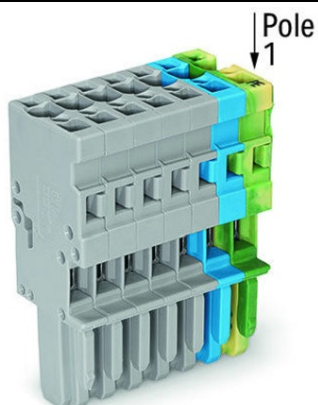

**WAGO 1-CONDUCTOR FEMALE PLUG; 4 MM²; 8-POLE; 4,00 MM²;
GRAY, BLUE, GREEN-YELLOW**

Ratings per: IEC/EN 61984;
Tensiune nominala (III/3): 500; V
Tensiune nominala de supratensiune (III/3): 6; kV
Curent nominal: 32; A
Legend (ratings): (III / 3) $\hat{\%}$ ™ Overvoltage category III / Pollution degree 3;
Tehnologie conexiune: CAGE CLAMP®;
Tip actionare: Operating tool;
Connectable conductor materials: Copper;
Nominal cross-section: 4 mm²;
Solid conductor: 0,08 ... 4 mm² / 28 ... 12 AWG;
Fine-stranded conductor: 0,08 ... 4 mm² / 28 ... 12 AWG;
Strip length: 8 ... 9 mm / 0.31 ... 0.35 inch;
Numar poli: 8;
Numar total de conexiuni: 8;
Total number of potentials: 8;
Wiring type: Front-entry wiring;
Latime: 40 mm / 1.575 inch;
Inaltime: 45,2 mm / 1.78 inch;
Adancime: 18,3 mm / 0.72 inch;
Module Latime: 5 mm / 0.197 inch;
Marking level: Side marking;
Tip contact (pluggable connector): Conector mama/priza;
Connector (connection type): for conductor;
Culoare: gray, blue, green-yellow;
Material izolator: Polyamide 66 (PA 66);
Fire load: 0,431; MJ
Greutate: 25,8; g
Tip ambalare: BOX;
Tara de origine: DE;
GTIN: 4050821653455;
Customs tariff number: 85366990990;
Pret: 37,85 lei (TVA inclus)

Detalii online: <https://www.materialeelectrice.ro/1-conductor-female-plug-4-mm2-8-pole-4-00-mm2-gray-blue-green-yellow-148880>