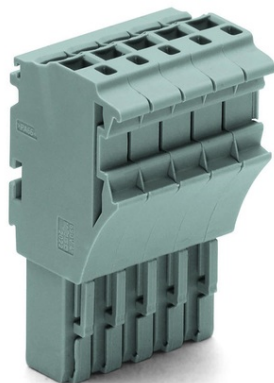

**WAGO 1-CONDUCTOR FEMALE PLUG; 2.5 MM<sup>2</sup>; 5-POLE; 2,50 MM<sup>2</sup>;  
GRAY**

Ratings per: IEC/EN 61984;  
Tesiune nominala (III/3): 690; V  
Tensiune nominala de supratensiune (III/3): 6; kV  
Curent nominal: 20; A  
Curent nominal 2: 32; A  
Tensiune nominala EN (Ex e II): 630; V  
Tehnologie conexiune: Push-in CAGE CLAMP®;  
Tip actionare: Open Tool Slot; Push-in;  
Connectable conductor materials: Copper;  
Nominal cross-section: 2.5 mm<sup>2</sup>;  
Solid conductor: 0.25 ... 4 mm<sup>2</sup> / 22 ... 12 AWG;  
Solid conductor; push-in termination: 0.75 ... 4 mm<sup>2</sup> / 18 ... 12 AWG;  
Fine-stranded conductor: 0.25 ... 4 mm<sup>2</sup> / 22 ... 12 AWG;  
Fine-stranded conductor; with insulated ferrule: 1 ... 2.5 mm<sup>2</sup> / 18 ... 12 AWG;  
Fine-stranded conductor; with ferrule; push-in termination: 1 ... 2.5 mm<sup>2</sup> / 18 ... 12 AWG;  
Strip length: 10 ... 12 mm / 0.39 ... 0.47 inch;  
Numar poli: 5;  
Numar total de conexiuni: 5;  
Total number of potentials: 5;  
Wiring type: Front-entry wiring;  
Note (conductor cross-section): Depending on the conductor characteristic, a conductor with a smaller cross section can also be inserted via push-in termination.;  
Latime: 26 mm / 1.024 inch;  
Inaltime: 40.5 mm / 1.594 inch;  
Adancime: 22.4 mm / 0.882 inch;  
Module Latime: 5.2 mm / 0.205 inch;  
Marking level: Side marking;  
Tip contact (pluggable connector): Conector mama/priza;  
Connector (connection type): for conductors;  
Culoare: gray;  
Material izolator: Polyamide 66 (PA 66);  
Greutate: 16,5; g  
Tip ambalare: BOX;  
Tara de origine: DE;  
GTIN: 4055143534420;  
Customs tariff number: 85366990990;  
Pret: 38,10 lei (TVA inclus)

Detalii online: <https://www.materialeelectriche.ro/1-conductor-female-plug-2-5-mm2-5-pole-2-50-mm2-gray-148840>