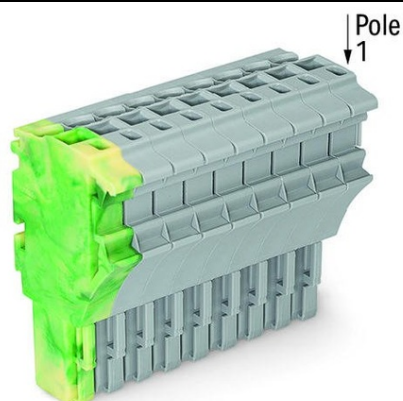

WAGO 1-CONDUCTOR FEMALE PLUG; 2.5 MM²; 11-POLE; 2.50 MM²; GREEN-YELLOW, GRAY

Ratings per: IEC/EN 61984;
Tensiune nominala (III/3): 690; V
Tensiune nominala de supratensiune (III/3): 6; kV
Curent nominal: 24; A
Curent nominal 2: 32; A
Legend (ratings): (III / 3) %TM Overvoltage category III / Pollution degree 3;
Tehnologie conexiune: Push-in CAGE CLAMP®;
Tip actionare: Open Tool Slot; Push-in;
Connectable conductor materials: Copper;
Nominal cross-section: 2.5 mm²;
Solid conductor: 0.25 ... 4 mm² / 22 ... 12 AWG;
Solid conductor; push-in termination: 0.75 ... 4 mm² / 18 ... 12 AWG;
Fine-stranded conductor: 0.25 ... 4 mm² / 22 ... 12 AWG;
Fine-stranded conductor; with insulated ferrule: 1 ... 2.5 mm² / 18 ... 12 AWG;
Fine-stranded conductor; with ferrule; push-in termination: 1 ... 2.5 mm² / 18 ... 12 AWG;
Strip length: 10 ... 12 mm / 0.39 ... 0.47 inch;
Numar poli: 11;
Numar total de conexiuni: 11;
Total number of potentials: 11;
Wiring type: Front-entry wiring;
Note (conductor cross-section): Depending on the conductor characteristic, a conductor with a smaller cross section can also be inserted via push-in termination.;
Latime: 57.2 mm / 2.252 inch;
Inaltime: 40.5 mm / 1.594 inch;
Adancime: 22.4 mm / 0.882 inch;
Module Latime: 5.2 mm / 0.205 inch;
Marking level: Side marking;
Tip contact (pluggable connector): Conector mama/priza;
Connector (connection type): for conductors;
Culoare: green-yellow, gray;
Material izolator: Polyamide 66 (PA 66);
Fire load: 0,59; MJ
Greutate: 36,4; g
Product Group: 18 (X-COM-System);
Tip ambalare: BOX;
Tara de origine: DE;
GTIN: 4045454913069;
Customs tariff number: 85366990990;
Pret: 50,19 lei (TVA inclus)

Detalii online: <https://www.materialeelectrice.ro/1-conductor-female-plug-2-5-mm2-11-pole-2-50-mm2-green-yellow-gray-148810>