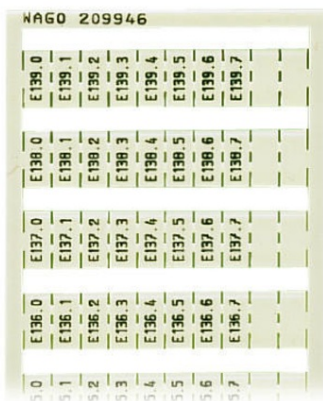

WAGO WSB MARKING CARD; AS CARD; MARKED; E130.0, E130.1, ..., E139.6, E139.7 (1 EACH); NOT STRETCHABLE; VERTICAL MARKING; SNAP-ON TYPE; WHITE

Marking: E130.0, E130.1, ..., E139.6, E139.7;
Marking (number): 1;
Marking direction: Vertical marking;
Marking Culoare: black;
Marking type: Symbol;
Darstellung des Aufdrucks: consecutive symbols per strip;
Pre-assembly: 10 strips with 10 markers per card;
Marker/Strip Latime: 5 mm;
Marker Latime: 5; mm
Culoare: white;
Greutate: 7,8; g
Fire load: 0,234; MJ
Product Group: 2 (Terminal Block Accessories);
Tip ambalare: BOX;
Tara de origine: DE;
GTIN: 4017332101554;
Customs tariff number: 49119900000;
Pret: 20,41 lei (TVA inclus)

Detalii online: <https://www.materialelectrice.ro/wsb-marking-card-as-card-marked-e130-0-e130-1-e139-6-e139-7-1-each-not-stretchable-vertical-marking-snap-on-type-white-148654>