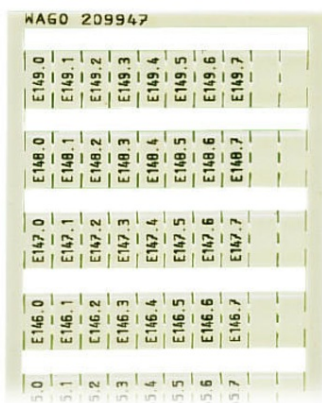

WAGO WSB MARKING CARD; AS CARD; MARKED; E140.0, E140.1, ..., E149.6, E149.7 (1 EACH); NOT STRETCHABLE; VERTICAL MARKING; SNAP-ON TYPE; WHITE

Marking: E140.0, E140.1, ..., E149.6, E149.7;
Marking (number): 1;
Marking direction: Vertical marking;
Marking Culoare: black;
Marking type: Symbol;
Darstellung des Aufdrucks: consecutive symbols per strip;
Pre-assembly: 10 strips with 10 markers per card;
Marker/Strip Latime: 5 mm;
Marker Latime: 5; mm
Culoare: white;
Greutate: 7,8; g
Fire load: 0,234; MJ
Product Group: 2 (Terminal Block Accessories);
Tip ambalare: BOX;
Tara de origine: DE;
GTIN: 4017332101561;
Customs tariff number: 49119900000;
Pret: 20,43 lei (TVA inclus)

Detalii online: <https://www.materialelectrice.ro/wsb-marking-card-as-card-marked-e140-0-e140-1-e149-6-e149-7-1-each-not-stretchable-vertical-marking-snap-on-type-white-148653>