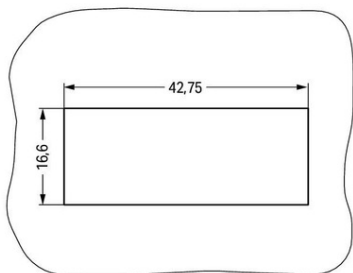

**WAGO SNAP-IN FRAME; 4-POLE; 0.5 €; 2.0 MM; BLACK**

Plate thickness: 1 ... 3 mm  
Cutout tolerance: + 0.1 mm

Latime: 45.5 mm / 1.791 inch;  
Inaltime: 18.5 mm / 0.728 inch;  
Adancime: 37.2 mm / 1.465 inch;  
Housing sheet thickness: 1 ... 3 mm / 0.039 ... 0.118 inch;  
Tip montaj: Snap-in;  
Suitable: for socket and plug;  
Culoare: black;  
Material izolator: Polyamide 66 (PA 66);  
Flammability class per UL94: V0;  
Greutate: 4,3; g  
Processing temperature: -5 ... +40 °C;  
Continuous operating temperature: -35 ... +85 °C;  
Note on continuous operating temperature: Insulating parts for temperatures  $\leq 105$  °C;  
Tip ambalare: lamination;  
Tara de origine: DE;  
GTIN: 4055143404945;  
Customs tariff number: 85366990990;  
Pret: 4,66 lei (TVA inclus)