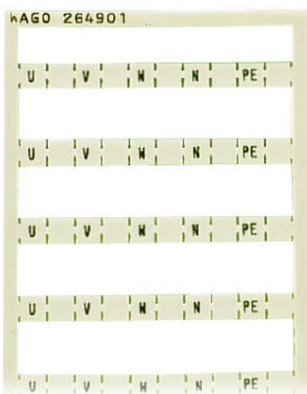

**WAGO MINI-WSB MARKING CARD; AS CARD; MARKED; U, , V, , W, ,
N, , PE; NOT STRETCHABLE; HORIZONTAL MARKING; SNAP-ON
TYPE; WHITE**

Marking: U, , V, , W, , N, , PE, ; ;
Marking (number): 10;
Marking direction: Horizontal marking;
Marking Culoare: black;
Marking type: Symbol;
Darstellung des Aufdrucks: consecutive symbols per strip;
Pre-assembly: 10 strips with 10 markers per card;
Marker/Strip Latime: 5 mm;
Marker Latime: 5; mm
Culoare: white;
Greutate: 6,2; g
Fire load: 0,201; MJ
Product Group: 9 (Std. Chassis Mt. Blocks);
Tip ambalare: BOX;
Tara de origine: DE;
GTIN: 4017332275835;
Customs tariff number: 4911990000;
Pret: 15,46 lei (TVA inclus)

Detalii online: <https://www.materialelectrice.ro/mini-wsb-marking-card-as-card-marked-u-v-w-n-pe-not-stretchable-horizontal-marking-snap-on-type-white-148101>