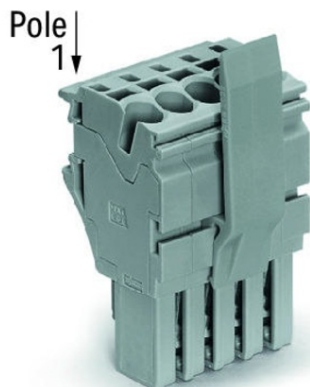

**WAGO 1-CONDUCTOR FEMALE PLUG; LOCKING LEVER; 2.5 MM<sup>2</sup>;  
13-POLE; 2,50 MM<sup>2</sup>; GRAY**

Ratings per: IEC/EN 61984;  
Tesiune nominala (III/3): 690; V  
Tensiune nominala de supratensiune (III/3): 6; kV  
Curent nominal: 24; A  
Curent nominal 2: 32; A  
Legend (ratings): (III / 3) %<sup>TM</sup> Overvoltage category III / Pollution degree 3;  
Tehnologie conexiune: Push-in CAGE CLAMP®;  
Tip actionare: Open Tool Slot; Push-in;  
Connectable conductor materials: Copper;  
Nominal cross-section: 2,5 mm<sup>2</sup>;  
Solid conductor: 0,25 ... 4 mm<sup>2</sup> / 22 ... 12 AWG;  
Solid conductor; push-in termination: 0,75 ... 4 mm<sup>2</sup> / 18 ... 12 AWG;  
Fine-stranded conductor: 0,25 ... 4 mm<sup>2</sup> / 22 ... 12 AWG;  
Fine-stranded conductor; with insulated ferrule: 1 ... 2,5 mm<sup>2</sup> / 18 ... 12 AWG;  
Fine-stranded conductor; with ferrule; push-in termination: 1 ... 2,5 mm<sup>2</sup> / 18 ... 12 AWG;  
Strip length: 10 ... 12 mm / 0.39 ... 0.47 inch;  
Numar poli: 13;  
Numar total de conexiuni: 13;  
Total number of potentials: 13;  
Wiring type: Front-entry wiring;  
Note (conductor cross-section): Depending on the conductor characteristic, a conductor with a smaller cross-section can also be inserted via push-in termination.;  
Latime: 67,6 mm / 2.661 inch;  
Inaltime: 48,9 mm / 1.925 inch;  
Adancime: 27,2 mm / 1.071 inch;  
Module Latime: 5,2 mm / 0.205 inch;  
Marking level: Side marking;  
Tip contact (pluggable connector): Conector mama/priza;  
Connector (connection type): for conductor;  
Culoare: gray;  
Material izolator: Polyamide 66 (PA 66);  
Fire load: 0,744; MJ  
Greutate: 44,5; g  
Product Group: 18 (X-COM-System);  
Tip ambalare: BOX;  
Tara de origine: DE;  
GTIN: 4050821090151;  
Customs tariff number: 85366990990;  
Pret: 63,20 lei (TVA inclus)

Detalii online: <https://www.materialelectrice.ro/1-conductor-female-plug-locking-lever-2-5-mm2-13-pole-2-50-mm2-gray-148042>