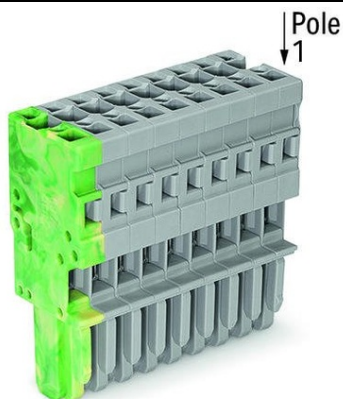

**WAGO 1-CONDUCTOR FEMALE PLUG; 4 MM²; 11-POLE; 4,00 MM²;
GREEN-YELLOW, GRAY**

Ratings per: IEC/EN 61984;
Tensiune nominala (III/3): 500; V
Tensiune nominala de supratensiune (III/3): 6; kV
Curent nominal: 32; A
Legend (ratings): (III / 3) $\hat{\%}$ ™ Overvoltage category III / Pollution degree 3;
Tehnologie conexiune: CAGE CLAMP®;
Tip actionare: Operating tool;
Connectable conductor materials: Copper;
Nominal cross-section: 4 mm²;
Solid conductor: 0,08 ... 4 mm² / 28 ... 12 AWG;
Fine-stranded conductor: 0,08 ... 4 mm² / 28 ... 12 AWG;
Strip length: 8 ... 9 mm / 0.31 ... 0.35 inch;
Numar poli: 11;
Numar total de conexiuni: 11;
Total number of potentials: 11;
Wiring type: Front-entry wiring;
Latime: 55 mm / 2.165 inch;
Inaltime: 45,2 mm / 1.78 inch;
Adancime: 18,3 mm / 0.72 inch;
Module Latime: 5 mm / 0.197 inch;
Marking level: Side marking;
Tip contact (pluggable connector): Conector mama/priza;
Connector (connection type): for conductor;
Culoare: green-yellow, gray;
Material izolator: Polyamide 66 (PA 66);
Fire load: 0,585; MJ
Greutate: 35,6; g
Tip ambalare: BOX;
Tara de origine: DE;
GTIN: 4045454313227;
Customs tariff number: 85366990990;
Pret: 49,93 lei (TVA inclus)

Detalii online: <https://www.materialeelectrice.ro/1-conductor-female-plug-4-mm2-11-pole-4-00-mm2-green-yellow-gray-148019>