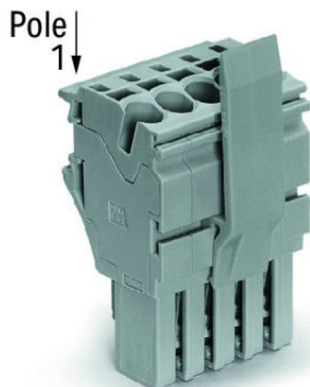

**WAGO 1-CONDUCTOR FEMALE PLUG; LOCKING LEVER; 2.5 MM<sup>2</sup>;  
15-POLE; 2,50 MM<sup>2</sup>; GRAY**

Ratings per: IEC/EN 61984;  
Tesiune nominala (III/3): 690; V  
Tensiune nominala de supratensiune (III/3): 6; kV  
Curent nominal: 24; A  
Curent nominal 2: 32; A  
Legend (ratings): (III / 3) %<sup>o</sup>™ Overvoltage category III / Pollution degree 3;  
Tehnologie conexiune: Push-in CAGE CLAMP®;  
Tip actionare: Open Tool Slot; Push-in;  
Connectable conductor materials: Copper;  
Nominal cross-section: 2.5 mm<sup>2</sup>;  
Solid conductor: 0.25 ... 4 mm<sup>2</sup> / 22 ... 12 AWG;  
Solid conductor; push-in termination: 0.75 ... 4 mm<sup>2</sup> / 18 ... 12 AWG;  
Fine-stranded conductor: 0.25 ... 4 mm<sup>2</sup> / 22 ... 12 AWG;  
Fine-stranded conductor; with insulated ferrule: 1 ... 2.5 mm<sup>2</sup> / 18 ... 12 AWG;  
Fine-stranded conductor; with ferrule; push-in termination: 1 ... 2.5 mm<sup>2</sup> / 18 ... 12 AWG;  
Strip length: 10 ... 12 mm / 0.39 ... 0.47 inch;  
Numar poli: 15;  
Numar total de conexiuni: 15;  
Total number of potentials: 15;  
Wiring type: Front-entry wiring;  
Note (conductor cross-section): Depending on the conductor characteristic, a conductor with a smaller cross section can also be inserted via push-in termination.;  
Latime: 78 mm / 3.071 inch;  
Inaltime: 48.9 mm / 1.925 inch;  
Adancime: 27.2 mm / 1.071 inch;  
Module Latime: 5.2 mm / 0.205 inch;  
Marking level: Side marking;  
Tip contact (pluggable connector): Conector mama/priza;  
Connector (connection type): for conductors;  
Culoare: gray;  
Material izolator: Polyamide 66 (PA 66);  
Fire load: 0,85; MJ  
Greutate: 51,1; g  
Product Group: 18 (X-COM-System);  
Tip ambalare: BOX;  
Tara de origine: DE;  
GTIN: 4050821090175;  
Customs tariff number: 85366990990;  
Pret: 72,00 lei (TVA inclus)

Detalii online: <https://www.materialelectrice.ro/1-conductor-female-plug-locking-lever-2-5-mm2-15-pole-2-50-mm2-gray-147848>