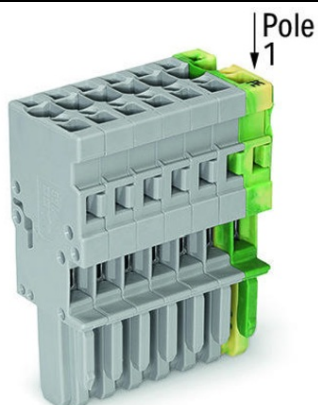

**WAGO 1-CONDUCTOR FEMALE PLUG; 4 MM<sup>2</sup>; 8-POLE; 4,00 MM<sup>2</sup>;  
GRAY, GREEN-YELLOW**

Ratings per: IEC/EN 61984;  
Tensiune nominala (III/3): 500; V  
Tensiune nominala de supratensiune (III/3): 6; kV  
Curent nominal: 32; A  
Legend (ratings): (III / 3) %<sup>o</sup>™ Overvoltage category III / Pollution degree 3;  
Tehnologie conexiune: CAGE CLAMP®;  
Tip actionare: Operating tool;  
Connectable conductor materials: Copper;  
Nominal cross-section: 4 mm<sup>2</sup>;  
Solid conductor: 0,08 ... 4 mm<sup>2</sup> / 28 ... 12 AWG;  
Fine-stranded conductor: 0,08 ... 4 mm<sup>2</sup> / 28 ... 12 AWG;  
Strip length: 8 ... 9 mm / 0.31 ... 0.35 inch;  
Numar poli: 8;  
Numar total de conexiuni: 8;  
Total number of potentials: 8;  
Wiring type: Front-entry wiring;  
Latime: 40 mm / 1.575 inch;  
Inaltime: 45,2 mm / 1.78 inch;  
Adancime: 18,3 mm / 0.72 inch;  
Module Latime: 5 mm / 0.197 inch;  
Marking level: Side marking;  
Tip contact (pluggable connector): Conector mama/priza;  
Connector (connection type): for conductor;  
Culoare: gray, green-yellow;  
Material izolator: Polyamide 66 (PA 66);  
Fire load: 0,427; MJ  
Greutate: 25,9; g  
Tip ambalare: BOX;  
Tara de origine: DE;  
GTIN: 4045454568887;  
Customs tariff number: 85366990990;  
Pret: 36,95 lei (TVA inclus)

Detalii online: <https://www.materialelectrice.ro/1-conductor-female-plug-4-mm2-8-pole-4-00-mm2-gray-green-yellow-147834>