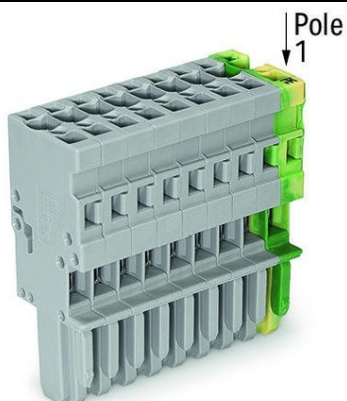

**WAGO 1-CONDUCTOR FEMALE PLUG; 4 MM²; 11-POLE; 4,00 MM²;
GRAY, GREEN-YELLOW**

Ratings per: IEC/EN 61984;
Tensiune nominala (III/3): 500; V
Tensiune nominala de supratensiune (III/3): 6; kV
Curent nominal: 32; A
Legend (ratings): (III / 3) $\hat{\%}$ ™ Overvoltage category III / Pollution degree 3;
Tehnologie conexiune: CAGE CLAMP®;
Tip actionare: Operating tool;
Connectable conductor materials: Copper;
Nominal cross-section: 4 mm²;
Solid conductor: 0,08 ... 4 mm² / 28 ... 12 AWG;
Fine-stranded conductor: 0,08 ... 4 mm² / 28 ... 12 AWG;
Strip length: 8 ... 9 mm / 0.31 ... 0.35 inch;
Numar poli: 11;
Numar total de conexiuni: 11;
Total number of potentials: 11;
Wiring type: Front-entry wiring;
Latime: 55 mm / 2.165 inch;
Inaltime: 45,2 mm / 1.78 inch;
Adancime: 18,3 mm / 0.72 inch;
Module Latime: 5 mm / 0.197 inch;
Marking level: Side marking;
Tip contact (pluggable connector): Conector mama/priza;
Connector (connection type): for conductor;
Culoare: gray, green-yellow;
Material izolator: Polyamide 66 (PA 66);
Fire load: 0,586; MJ
Greutate: 35,7; g
Tip ambalare: BOX;
Tara de origine: DE;
GTIN: 4045454568719;
Customs tariff number: 85366990990;
Pret: 49,93 lei (TVA inclus)

Detalii online: <https://www.materialeelectrice.ro/1-conductor-female-plug-4-mm2-11-pole-4-00-mm2-gray-green-yellow-147775>