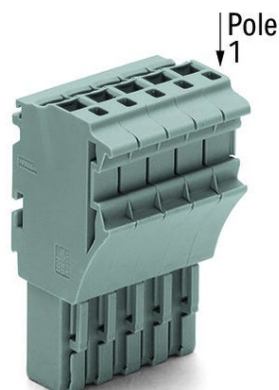

**WAGO 1-CONDUCTOR FEMALE PLUG; 2.5 MM<sup>2</sup>; 6-POLE; 2,50 MM<sup>2</sup>;  
GRAY**

Ratings per: IEC/EN 61984;  
Tensiune nominala (III/3): 690; V  
Tensiune nominala de supratensiune (III/3): 6; kV  
Curent nominal: 20; A  
Curent nominal 2: 32; A  
Tensiune nominala EN (Ex e II): 630; V  
Tehnologie conexiune: Push-in CAGE CLAMP®;  
Tip actionare: Open Tool Slot; Push-in;  
Connectable conductor materials: Copper;  
Nominal cross-section: 2.5 mm<sup>2</sup>;  
Solid conductor: 0.25 ... 4 mm<sup>2</sup> / 22 ... 12 AWG;  
Solid conductor; push-in termination: 0.75 ... 4 mm<sup>2</sup> / 18 ... 12 AWG;  
Fine-stranded conductor: 0.25 ... 4 mm<sup>2</sup> / 22 ... 12 AWG;  
Fine-stranded conductor; with insulated ferrule: 1 ... 2.5 mm<sup>2</sup> / 18 ... 12 AWG;  
Fine-stranded conductor; with ferrule; push-in termination: 1 ... 2.5 mm<sup>2</sup> / 18 ... 12 AWG;  
Strip length: 10 ... 12 mm / 0.39 ... 0.47 inch;  
Numar poli: 6;  
Numar total de conexiuni: 6;  
Total number of potentials: 6;  
Wiring type: Front-entry wiring;  
Note (conductor cross-section): Depending on the conductor characteristic, a conductor with a smaller cross section can also be inserted via push-in termination.;  
Latime: 31.2 mm / 1.228 inch;  
Inaltime: 40.5 mm / 1.594 inch;  
Adancime: 22.4 mm / 0.882 inch;  
Module Latime: 5.2 mm / 0.205 inch;  
Marking level: Side marking;  
Tip contact (pluggable connector): Conector mama/priza;  
Connector (connection type): for conductors;  
Culoare: gray;  
Material izolator: Polyamide 66 (PA 66);  
Greutate: 19,7; g  
Tip ambalare: BOX;  
Tara de origine: DE;  
GTIN: 4055143534444;  
Customs tariff number: 85366990990;  
Pret: 42,39 lei (TVA inclus)

Detalii online: <https://www.materialelectrice.ro/1-conductor-female-plug-2-5-mm2-6-pole-2-50-mm2-gray-147682>