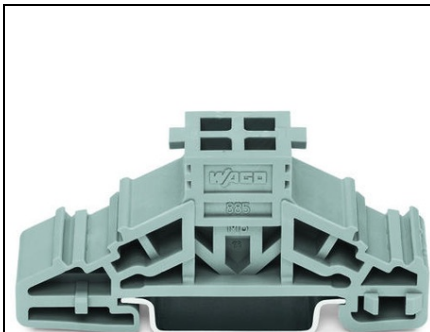

WAGO EMPTY HOUSING; M8; GRAY

Latime: 22.8 mm / 0.898 inch;
Inaltime: 32.9 mm / 1.295 inch;
Inaltime from upper-edge of DIN-rail: 26.5 mm / 1.043 inch;
Adancime: 67 mm / 2.638 inch;
Culoare: gray;
Fire load: 0,492; MJ
Greutate: 17,9; g
Product Group: 1 (Rail Mounted Terminal Blocks);
Tip ambalare: BOX;
Tara de origine: CN;
GTIN: 4050821049302;
Customs tariff number: 39269097900;
Pret: 10,33 lei (TVA inclus)