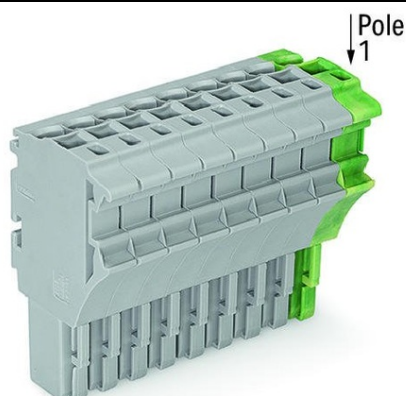

WAGO 1-CONDUCTOR FEMALE PLUG; 2.5 MM²; 10-POLE; 2.50 MM²; GRAY, GREEN-YELLOW

Ratings per: IEC/EN 61984;
Tensiune nominala (III/3): 690; V
Tensiune nominala de supratensiune (III/3): 6; kV
Curent nominal: 24; A
Curent nominal 2: 32; A
Legend (ratings): (III / 3) %TM Overvoltage category III / Pollution degree 3;
Tehnologie conexiune: Push-in CAGE CLAMP®;
Tip actionare: Open Tool Slot; Push-in;
Connectable conductor materials: Copper;
Nominal cross-section: 2,5 mm²;
Solid conductor: 0,25 ... 4 mm² / 22 ... 12 AWG;
Solid conductor; push-in termination: 0,75 ... 4 mm² / 18 ... 12 AWG;
Fine-stranded conductor: 0,25 ... 4 mm² / 22 ... 12 AWG;
Fine-stranded conductor; with insulated ferrule: 1 ... 2,5 mm² / 18 ... 12 AWG;
Fine-stranded conductor; with ferrule; push-in termination: 1 ... 2,5 mm² / 18 ... 12 AWG;
Strip length: 10 ... 12 mm / 0.39 ... 0.47 inch;
Numar poli: 10;
Numar total de conexiuni: 10;
Total number of potentials: 10;
Wiring type: Front-entry wiring;
Note (conductor cross-section): Depending on the conductor characteristic, a conductor with a smaller cross-section can also be inserted via push-in termination.;
Latime: 52 mm / 2.047 inch;
Inaltime: 40,5 mm / 1.594 inch;
Adancime: 22,4 mm / 0.882 inch;
Module Latime: 5,2 mm / 0.205 inch;
Marking level: Side marking;
Tip contact (pluggable connector): Conector mama/priza;
Connector (connection type): for conductor;
Culoare: gray, green-yellow;
Material izolator: Polyamide 66 (PA 66);
Fire load: 0,537; MJ
Greutate: 32,1; g
Product Group: 18 (X-COM-System);
Tip ambalare: BOX;
Tara de origine: DE;
GTIN: 4045454912888;
Customs tariff number: 85366990990;
Pret: 45,96 lei (TVA inclus)

Detalii online: <https://www.materialelectrice.ro/1-conductor-female-plug-2-5-mm2-10-pole-2-50-mm2-gray-green-yellow-147512>