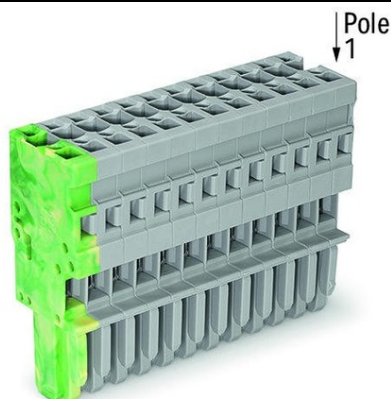

**WAGO 1-CONDUCTOR FEMALE PLUG; 4 MM²; 15-POLE; 4,00 MM²;
GREEN-YELLOW, GRAY**

Ratings per: IEC/EN 61984;
Tensiune nominala (III/3): 500; V
Tensiune nominala de supratensiune (III/3): 6; kV
Curent nominal: 32; A
Legend (ratings): (III / 3) $\hat{\%}$ ™ Overvoltage category III / Pollution degree 3;
Tehnologie conexiune: CAGE CLAMP®;
Tip actionare: Operating tool;
Connectable conductor materials: Copper;
Nominal cross-section: 4 mm²;
Solid conductor: 0,08 ... 4 mm² / 28 ... 12 AWG;
Fine-stranded conductor: 0,08 ... 4 mm² / 28 ... 12 AWG;
Strip length: 8 ... 9 mm / 0.31 ... 0.35 inch;
Numar poli: 15;
Numar total de conexiuni: 15;
Total number of potentials: 15;
Wiring type: Front-entry wiring;
Latime: 75 mm / 2.953 inch;
Inaltime: 45,2 mm / 1.78 inch;
Adancime: 18,3 mm / 0.72 inch;
Module Latime: 5 mm / 0.197 inch;
Marking level: Side marking;
Tip contact (pluggable connector): Conector mama/priza;
Connector (connection type): for conductor;
Culoare: green-yellow, gray;
Material izolator: Polyamide 66 (PA 66);
Fire load: 0,797; MJ
Greutate: 48,9; g
Tip ambalare: BOX;
Tara de origine: DE;
GTIN: 4045454462017;
Customs tariff number: 85366990990;
Pret: 67,26 lei (TVA inclus)

Detalii online: <https://www.materialeelectrice.ro/1-conductor-female-plug-4-mm2-15-pole-4-00-mm2-green-yellow-gray-147369>