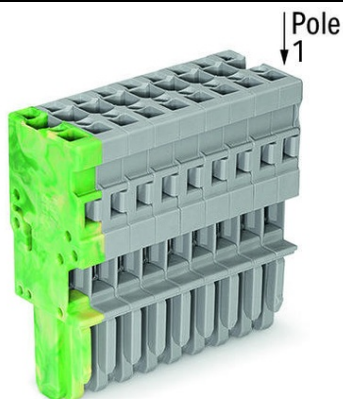

**WAGO 1-CONDUCTOR FEMALE PLUG; 4 MM²; 10-POLE; 4,00 MM²;
GREEN-YELLOW, GRAY**

Ratings per: IEC/EN 61984;
Tensiune nominala (III/3): 500; V
Tensiune nominala de supratensiune (III/3): 6; kV
Curent nominal: 32; A
Legend (ratings): (III / 3) $\hat{\%}$ ™ Overvoltage category III / Pollution degree 3;
Tehnologie conexiune: CAGE CLAMP®;
Tip actionare: Operating tool;
Connectable conductor materials: Copper;
Nominal cross-section: 4 mm²;
Solid conductor: 0,08 ... 4 mm² / 28 ... 12 AWG;
Fine-stranded conductor: 0,08 ... 4 mm² / 28 ... 12 AWG;
Strip length: 8 ... 9 mm / 0.31 ... 0.35 inch;
Numar poli: 10;
Numar total de conexiuni: 10;
Total number of potentials: 10;
Wiring type: Front-entry wiring;
Latime: 50 mm / 1.969 inch;
Inaltime: 45,2 mm / 1.78 inch;
Adancime: 18,3 mm / 0.72 inch;
Module Latime: 5 mm / 0.197 inch;
Marking level: Side marking;
Tip contact (pluggable connector): Conector mama/priza;
Connector (connection type): for conductor;
Culoare: green-yellow, gray;
Material izolator: Polyamide 66 (PA 66);
Fire load: 0,532; MJ
Greutate: 32,4; g
Tip ambalare: BOX;
Tara de origine: DE;
GTIN: 4045454329310;
Customs tariff number: 85366990990;
Pret: 45,66 lei (TVA inclus)

Detalii online: <https://www.materialeelectrice.ro/1-conductor-female-plug-4-mm2-10-pole-4-00-mm2-green-yellow-gray-147307>