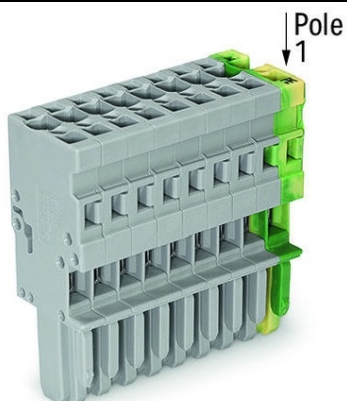

**WAGO 1-CONDUCTOR FEMALE PLUG; 4 MM²; 10-POLE; 4,00 MM²;
GRAY, GREEN-YELLOW**

Ratings per: IEC/EN 61984;
Tensiune nominala (III/3): 500; V
Tensiune nominala de supratensiune (III/3): 6; kV
Curent nominal: 32; A
Legend (ratings): (III / 3) $\hat{\%}$ ™ Overvoltage category III / Pollution degree 3;
Tehnologie conexiune: CAGE CLAMP®;
Tip actionare: Operating tool;
Connectable conductor materials: Copper;
Nominal cross-section: 4 mm²;
Solid conductor: 0,08 ... 4 mm² / 28 ... 12 AWG;
Fine-stranded conductor: 0,08 ... 4 mm² / 28 ... 12 AWG;
Strip length: 8 ... 9 mm / 0.31 ... 0.35 inch;
Numar poli: 10;
Numar total de conexiuni: 10;
Total number of potentials: 10;
Wiring type: Front-entry wiring;
Latime: 50 mm / 1.969 inch;
Inaltime: 45,2 mm / 1.78 inch;
Adancime: 18,3 mm / 0.72 inch;
Module Latime: 5 mm / 0.197 inch;
Marking level: Side marking;
Tip contact (pluggable connector): Conector mama/priza;
Connector (connection type): for conductor;
Culoare: gray, green-yellow;
Material izolator: Polyamide 66 (PA 66);
Fire load: 0,533; MJ
Greutate: 32,4; g
Tip ambalare: BOX;
Tara de origine: DE;
GTIN: 4045454486693;
Customs tariff number: 85366990990;
Pret: 45,67 lei (TVA inclus)

Detalii online: <https://www.materialeelectric.ro/1-conductor-female-plug-4-mm2-10-pole-4-00-mm2-gray-green-yellow-147149>